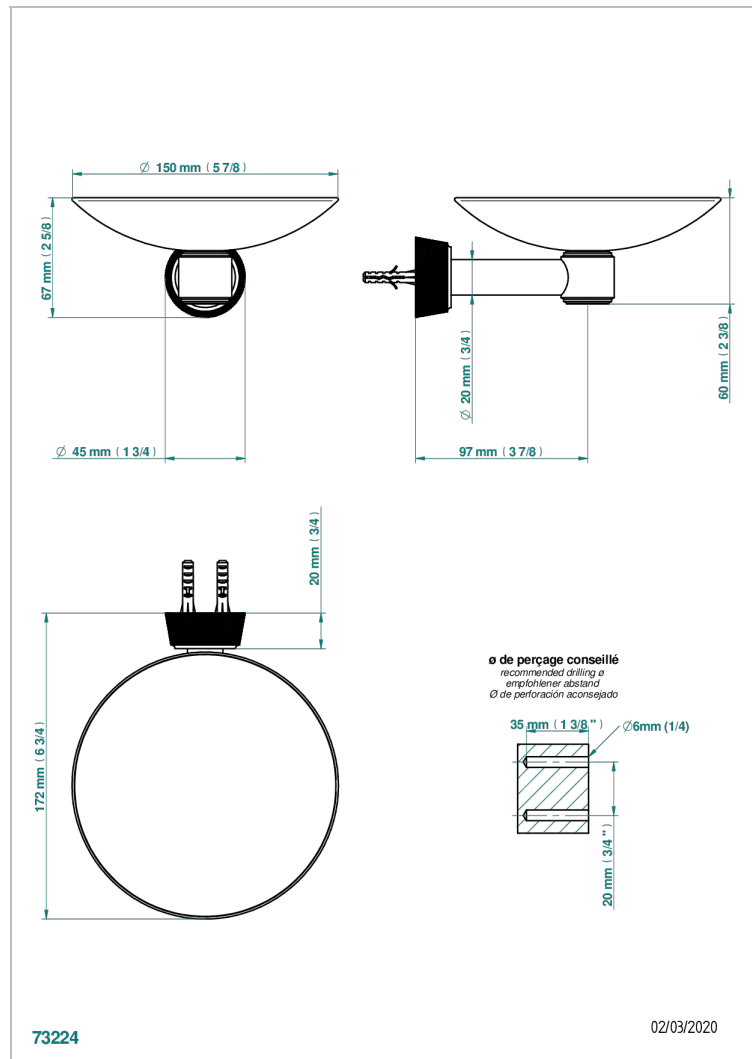

# CORVAIR PORTORO WITH LEVER HANDLES

U8J-546GM

Soap dish, wall mounted, 6" diameter

THG<sup>®</sup>  
PARIS

## CHARACTERISTIC

- Corvair Portoro with lever handles
- Soap dish, wall mounted, 6" diameter