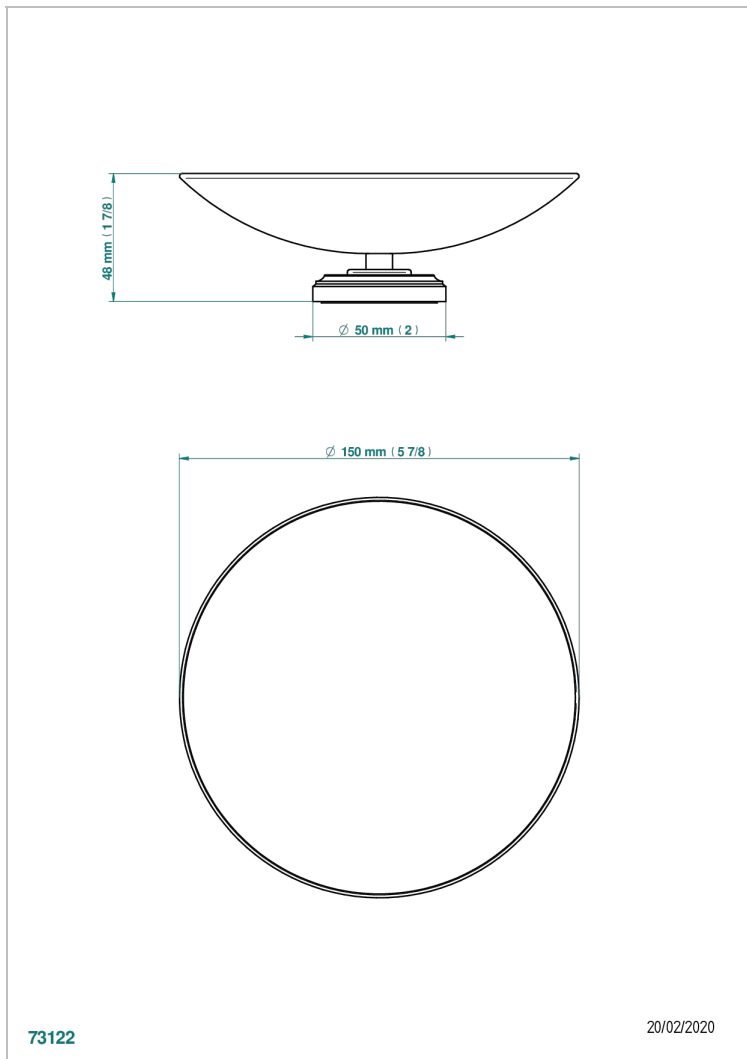

CORVAIR PORTORO WITH LEVER HANDLES

U8J-544GM

Soap dish, freestanding , 6" diameter

THG[®]
PARIS

CHARACTERISTIC

- Corvair Portoro with lever handles
- Soap dish, freestanding , 6" diameter

AVAILABLE FINITIONS