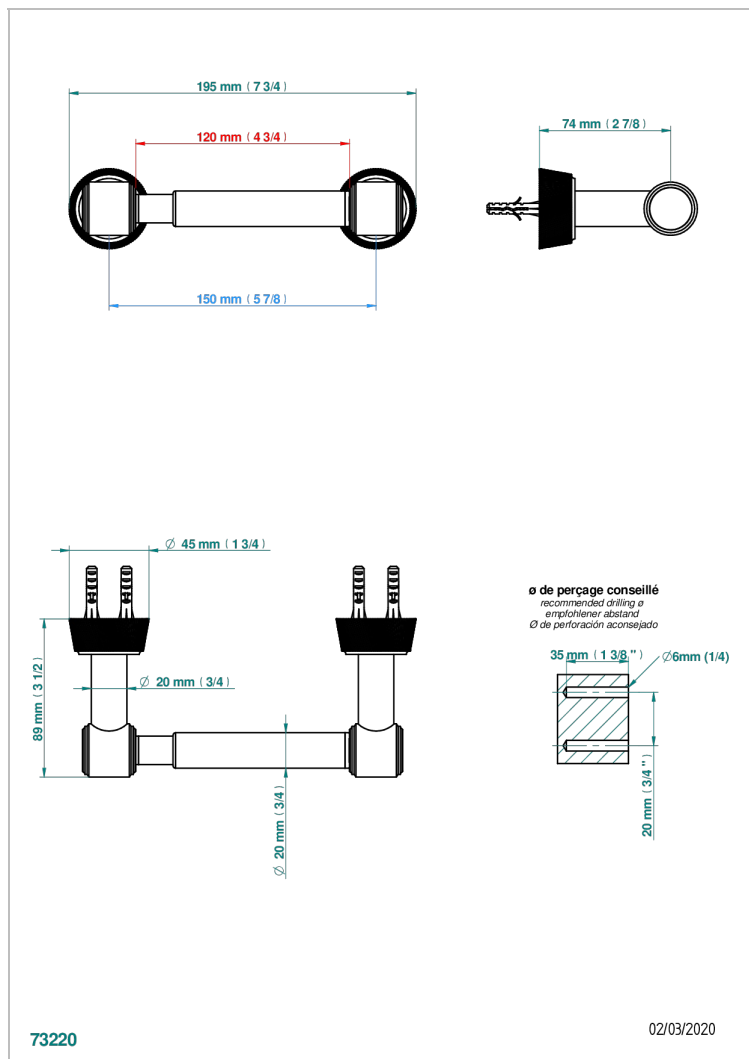

CORVAIR PORTORO WITH LEVER HANDLES

U8J-543M

Paper roll holder

THG[®]
PARIS

CHARACTERISTIC

- Corvaair Portoro with lever handles
- Paper roll holder

AVAILABLE FINITIONS

Blush PVD - H62
Brass color PVD - H49
Brown bronze color PVD - F33
Chrome polished - A02
Gold color PVD - H52
Gold mat - F07