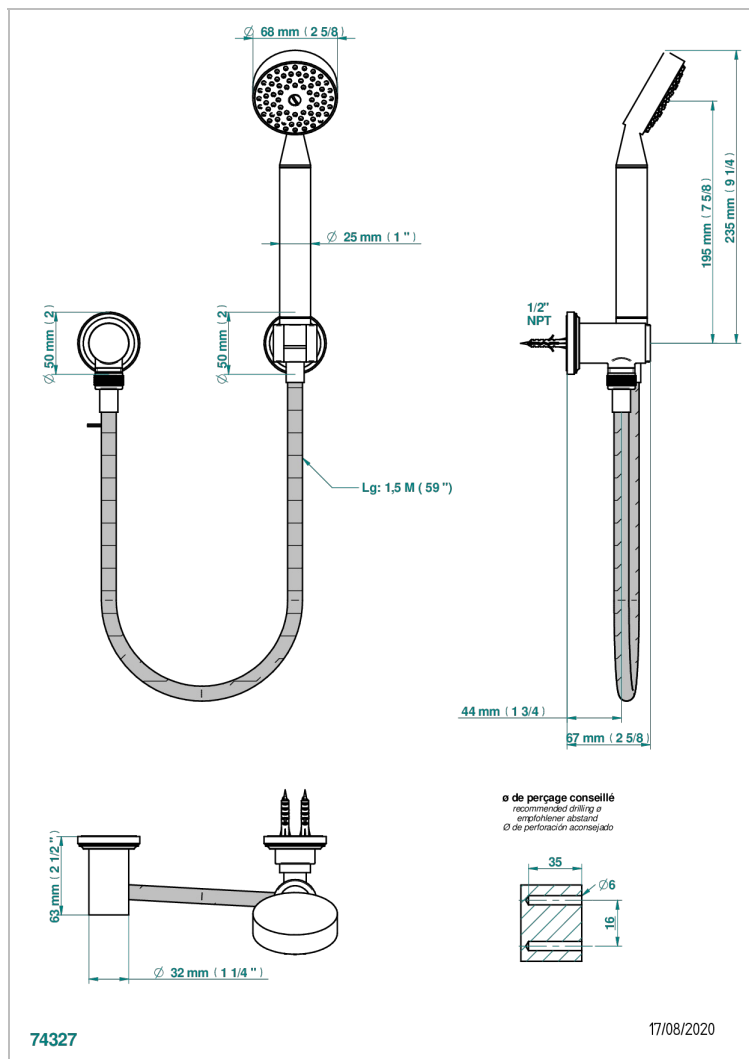

CORVAIR PORTORO WITH LEVER HANDLES

U8J-52/US

Wall mounted handshower with separate fixed hook

CHARACTERISTIC

- Corvair Portoro with lever handles
- Wall mounted handshower with separate fixed hook

AVAILABLE FINITIONS

Matt brown bronze color PVD - F34
Matt chrome (American satin) - C02
Matt gold color PVD - H53
Matt graphite PVD - H65
Matt nickel (American satin) - C01
Matt nickel color PVD - H56

Nickel color PVD - H55
Nickel polished - B01
Silver polished, antique - H03
Soft gold - F30
Soft matt gold - F31
Umber PVD - H66