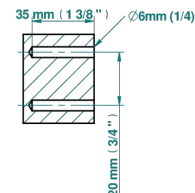

CORVAIR PORTORO WITH LEVER HANDLES

U8J-504N

Towel ring

73093

20/02/2020

CHARACTERISTIC

- Corvair Portoro with lever handles
- Towel ring

AVAILABLE FINITIONS

Blush PVD - H62
Brass color PVD - H49
Brown bronze color PVD - F33
Chrome polished - A02
Gold color PVD - H52
Gold mat - F07

Gold polished - F01
Graphite PVD - H64
Light coated bronze - D01
Matt Umber PVD - H67
Matt blush PVD - H60
Matt brass color PVD - H50

Matt brown bronze color PVD - F34
Matt chrome (American satin) - C02
Matt gold color PVD - H53
Matt graphite PVD - H65
Matt nickel (American satin) - C01
Matt nickel color PVD - H56

Nickel color PVD - H55
Nickel polished - B01
Silver polished, antique - H03
Soft gold - F30
Soft matt gold - F31
Umber PVD - H66