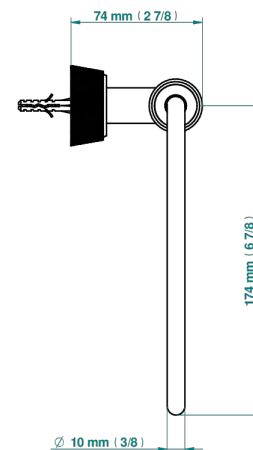

CORVAIR PORTORO WITH LEVER HANDLES

U8J-504N

Towel ring

73093

20/02/2020

CHARACTERISTIC

- Corvair Portoro with lever handles
- Towel ring

AVAILABLE FINITIONS

Blush PVD - H62
Brass color PVD - H49
Brown bronze color PVD - F33
Chrome polished - A02
Gold color PVD - H52
Gold mat - F07

Gold polished - F01
Graphite PVD - H64
Light coated bronze - D01
Matt Umber PVD - H67
Matt blush PVD - H60
Matt brass color PVD - H50

Matt brown bronze color PVD - F34
Matt chrome (American satin) - C02
Matt gold color PVD - H53
Matt graphite PVD - H65
Matt nickel (American satin) - C01
Matt nickel color PVD - H56

Nickel color PVD - H55
Nickel polished - B01
Silver polished, antique - H03
Soft gold - F30
Soft matt gold - F31
Umber PVD - H66