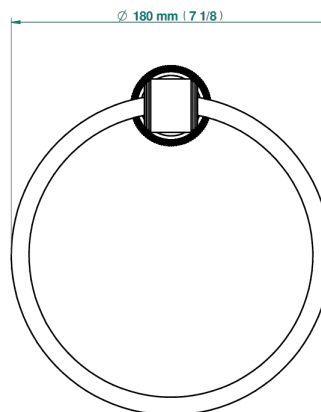

CORVAIR PORTORO WITH LEVER HANDLES

U8J-504N

Towel ring

73093

20/02/2020

CHARACTERISTIC

- Corvair Portoro with lever handles
- Towel ring

AVAILABLE FINITIONS

Blush PVD - H62
Brass color PVD - H49
Brown bronze color PVD - F33
Chrome polished - A02
Gold color PVD - H52
Gold mat - F07

Gold polished - F01
Graphite PVD - H64
Light coated bronze - D01
Matt Umber PVD - H67
Matt blush PVD - H60
Matt brass color PVD - H50

Matt brown bronze color PVD - F34
Matt chrome (American satin) - C02
Matt gold color PVD - H53
Matt graphite PVD - H65
Matt nickel (American satin) - C01
Matt nickel color PVD - H56

Nickel color PVD - H55
Nickel polished - B01
Silver polished, antique - H03
Soft gold - F30
Soft matt gold - F31
Umber PVD - H66