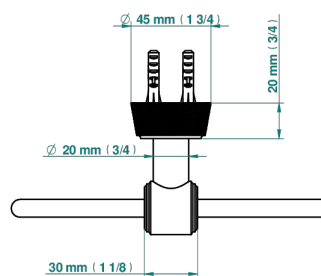

CORVAIR PORTORO WITH LEVER HANDLES

U8J-504N

Towel ring

73093

20/02/2020

CHARACTERISTIC

- Corvair Portoro with lever handles
- Towel ring

AVAILABLE FINITIONS

Blush PVD - H62
Brass color PVD - H49
Brown bronze color PVD - F33
Chrome polished - A02
Gold color PVD - H52
Gold mat - F07

Gold polished - F01
Graphite PVD - H64
Light coated bronze - D01
Matt Umber PVD - H67
Matt blush PVD - H60
Matt brass color PVD - H50

Matt brown bronze color PVD - F34
Matt chrome (American satin) - C02
Matt gold color PVD - H53
Matt graphite PVD - H65
Matt nickel (American satin) - C01
Matt nickel color PVD - H56

Nickel color PVD - H55
Nickel polished - B01
Silver polished, antique - H03
Soft gold - F30
Soft matt gold - F31
Umber PVD - H66