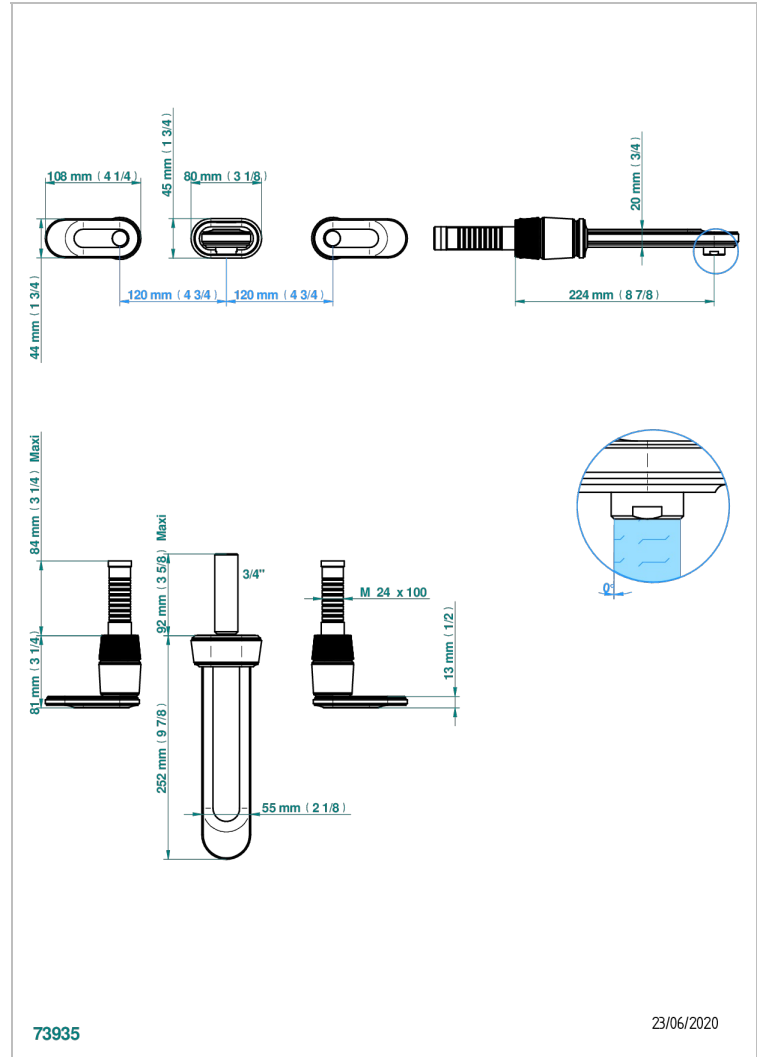

CORVAIR PORTORO WITH LEVER HANDLES

U8J-41SGB

Trim for wall mounted 3-hole bath set only

THG[®]
PARIS

CHARACTERISTIC

- Corvaair Portoro with lever handles
- Trim for wall mounted 3-hole bath set only

RELATED SKU'S

- Ref. G00-40AM/US Rough parts for wall set (one counter clockwise and one clockwise cartridges)

AVAILABLE FINITIONS

Blush PVD - H62
Brass color PVD - H49
Brown bronze color PVD - F33
Chrome polished - A02
Gold color PVD - H52
Gold mat - F07

Nickel color PVD - H55
Nickel polished - B01
Silver polished, antique - H03
Soft gold - F30
Soft matt gold - F31
Umber PVD - H66