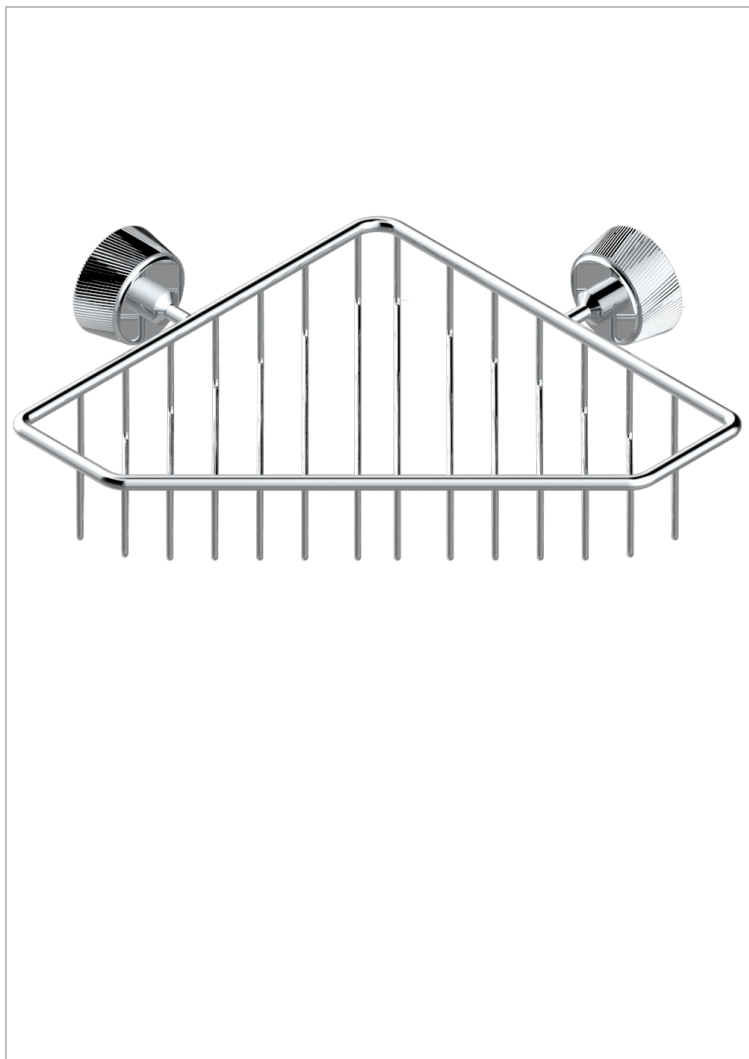

CORVAIR PORTORO WITH LEVER HANDLES

U8J-3623

THG[®]
PARIS

Large corner soap basket, wall mounted

CHARACTERISTIC

- Corvair Portoro with lever handles
- Large corner soap basket, wall mounted

AVAILABLE FINITIONS

Blush PVD - H62
Brass color PVD - H49
Brown bronze color PVD - F33
Chrome polished - A02
Gold color PVD - H52
Gold mat - F07

Gold polished - F01
Graphite PVD - H64
Light coated bronze - D01
Matt Umber PVD - H67
Matt blush PVD - H60
Matt brass color PVD - H50

Matt brown bronze color PVD - F34
Matt chrome (American satin) - C02
Matt gold color PVD - H53
Matt graphite PVD - H65
Matt nickel (American satin) - C01
Matt nickel color PVD - H56

Nickel color PVD - H55
Nickel polished - B01
Silver polished, antique - H03
Soft gold - F30
Soft matt gold - F31
Umber PVD - H66