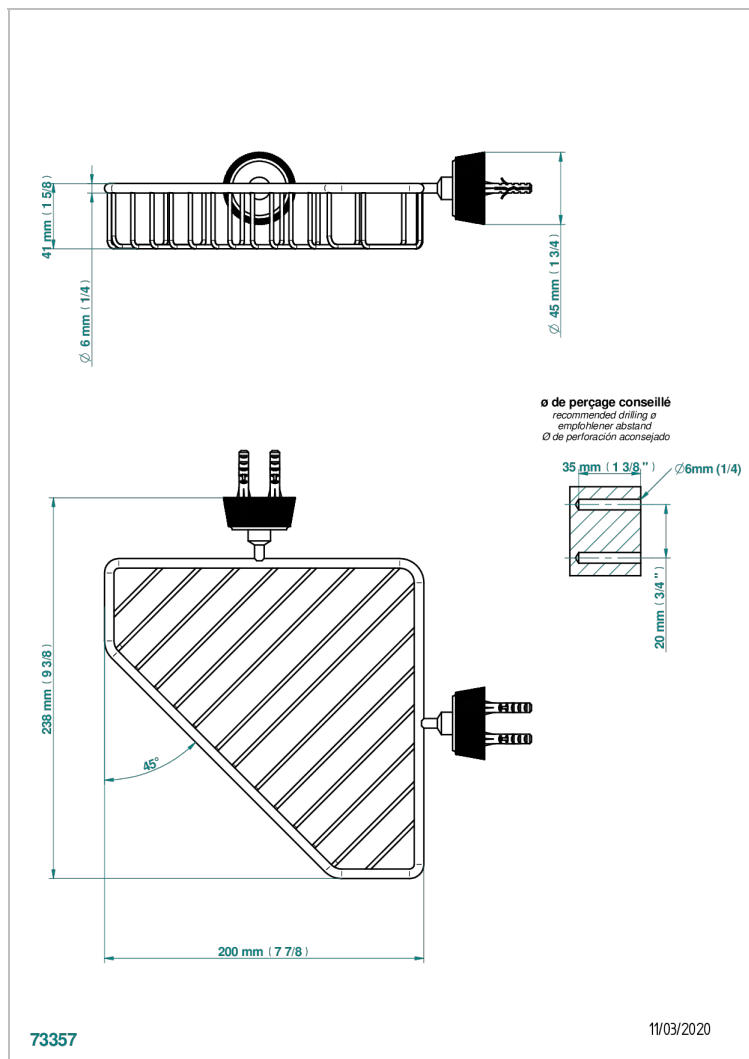

CORVAIR PORTORO WITH LEVER HANDLES

U8J-3623

THG[®]
PARIS

Large corner soap basket, wall mounted

CHARACTERISTIC

- Corvair Portoro with lever handles
- Large corner soap basket, wall mounted

AVAILABLE FINITIONS