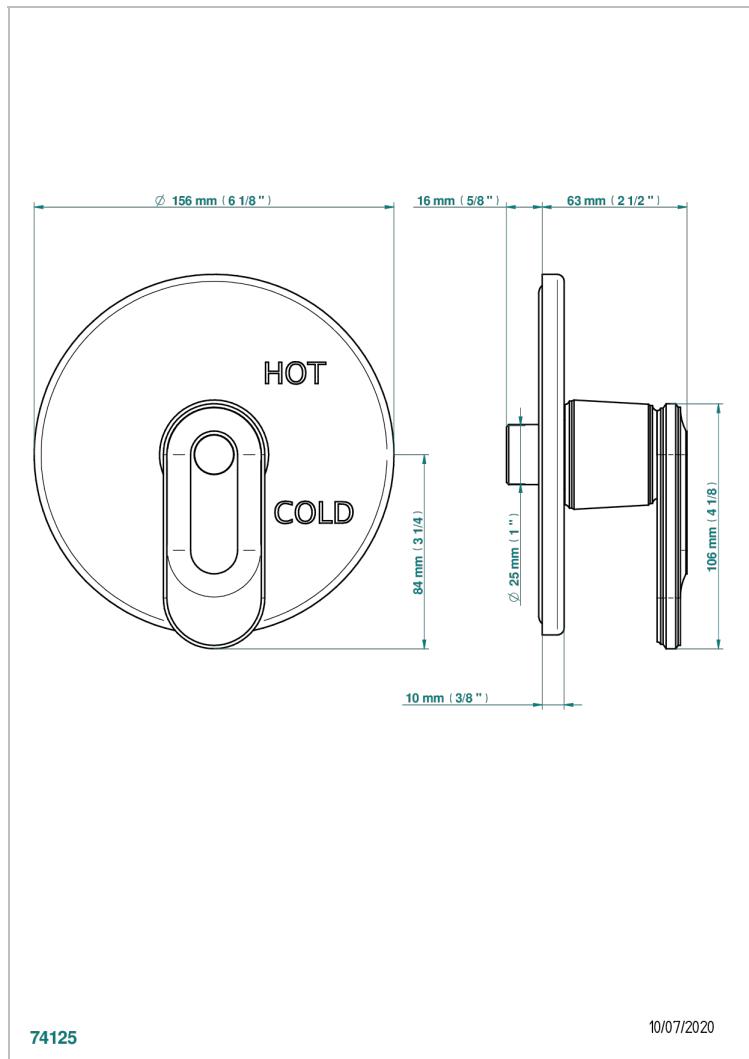

CORVAIR PORTORO WITH LEVER HANDLES

U8J-320B

Trim for pressure balance valve

CHARACTERISTIC

- Corvair Portoro with lever handles
- Trim for pressure balance valve

RELATED SKU'S

- Ref. G00-320A 1/2 " Pressure balance valve