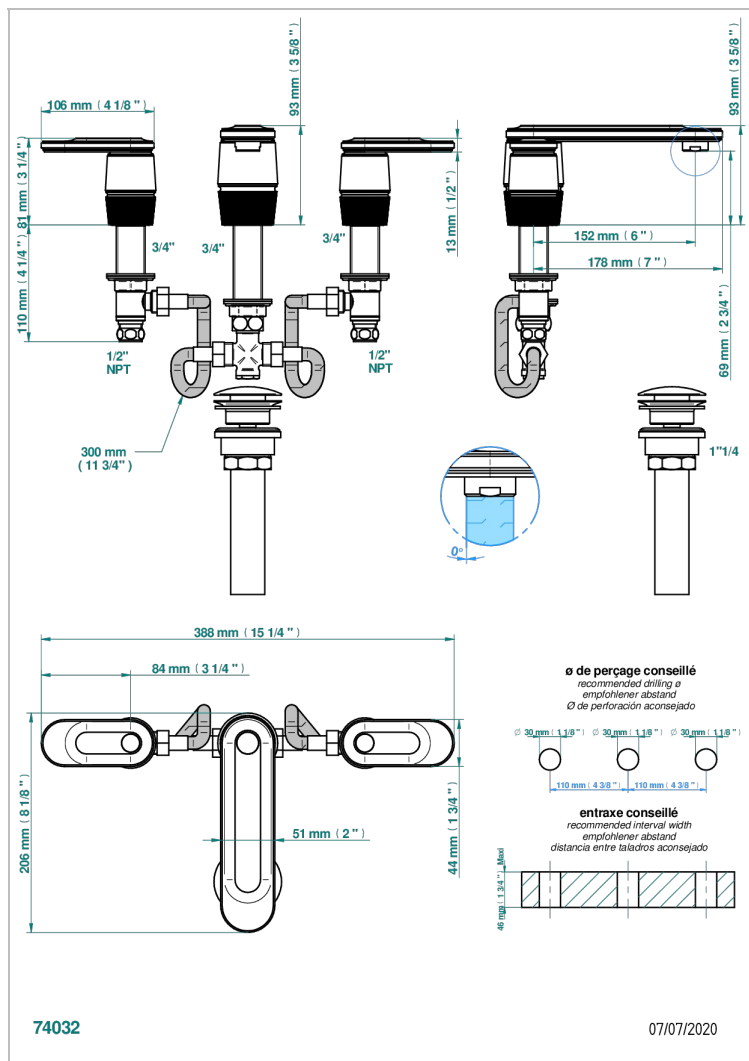

# CORVAIR PORTORO WITH LEVER HANDLES

U8J-2151/US

Widespread bidet set with drain