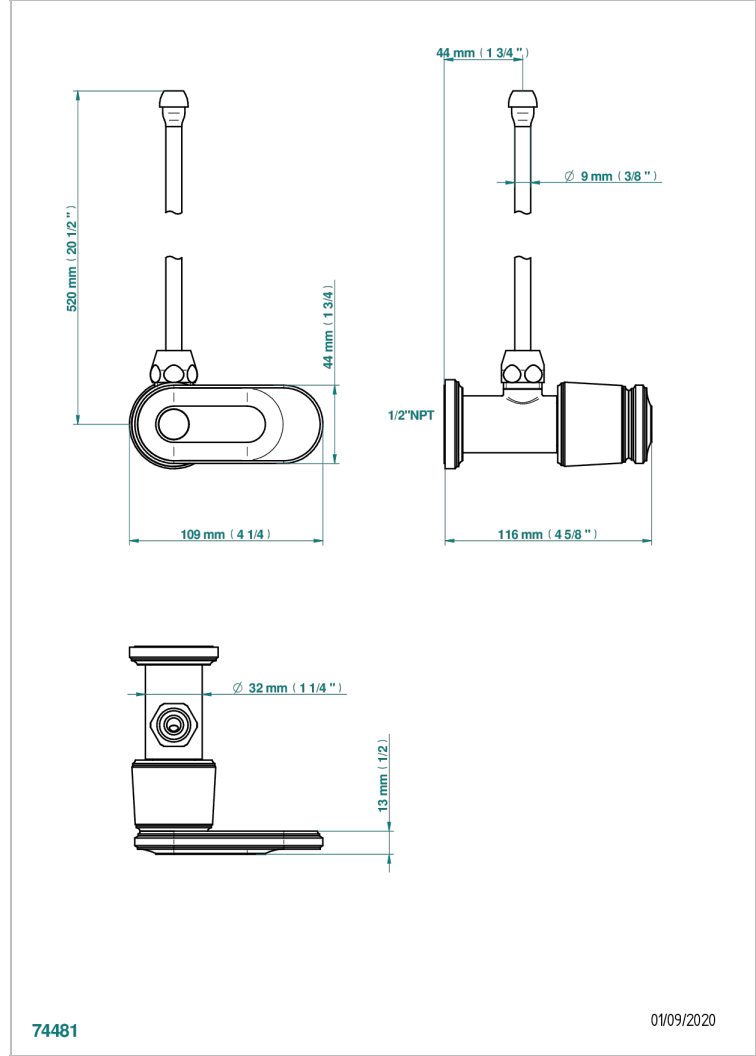

CORVAIR PORTORO WITH LEVER HANDLES

U8J-181/SLA

Angle supply valve with 3/8" adaptor set

THG[®]
PARIS

CHARACTERISTIC

- Corvair Portoro with lever handles
- Angle supply valve with 3/8" adaptor set

AVAILABLE FINITIONS