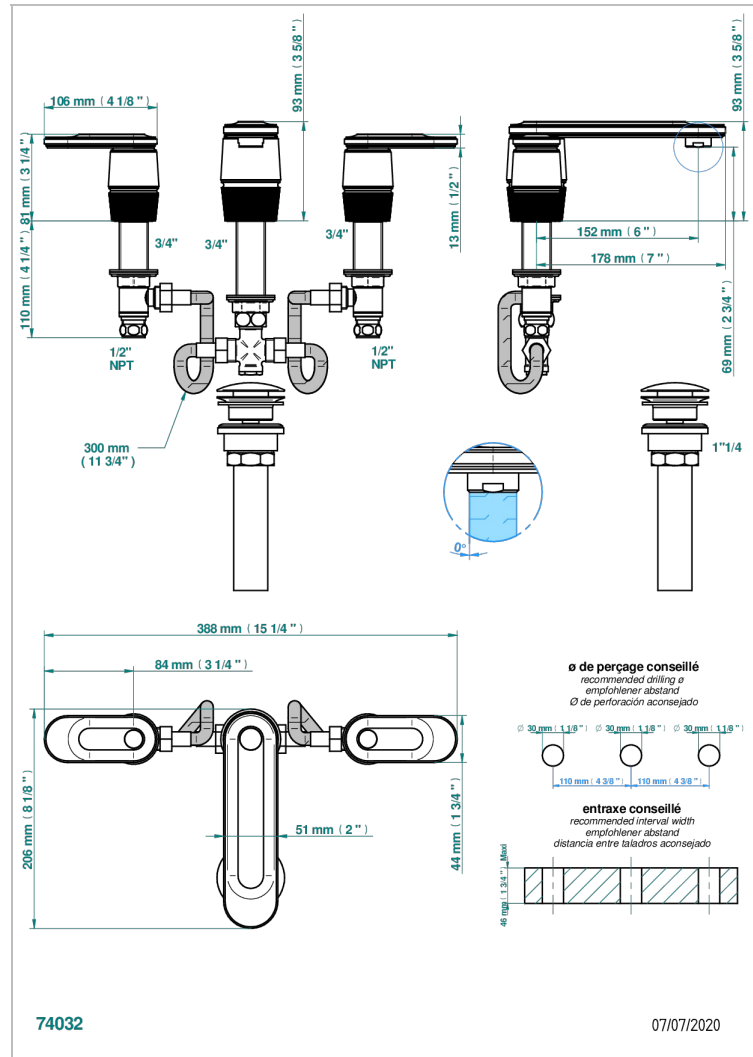

CORVAIR PORTORO WITH LEVER HANDLES

U8J-151/US

Widespread lavatory set with drain

CHARACTERISTIC

- Corvaair Portoro with lever handles
- Widespread lavatory set with drain

AVAILABLE FINITIONS

Blush PVD - H62
Brass color PVD - H49
Brown bronze color PVD - F33
Chrome polished - A02
Gold color PVD - H52
Gold mat - F07

Nickel color PVD - H55
Nickel polished - B01
Silver polished, antique - H03
Soft gold - F30
Soft matt gold - F31
Umber PVD - H66