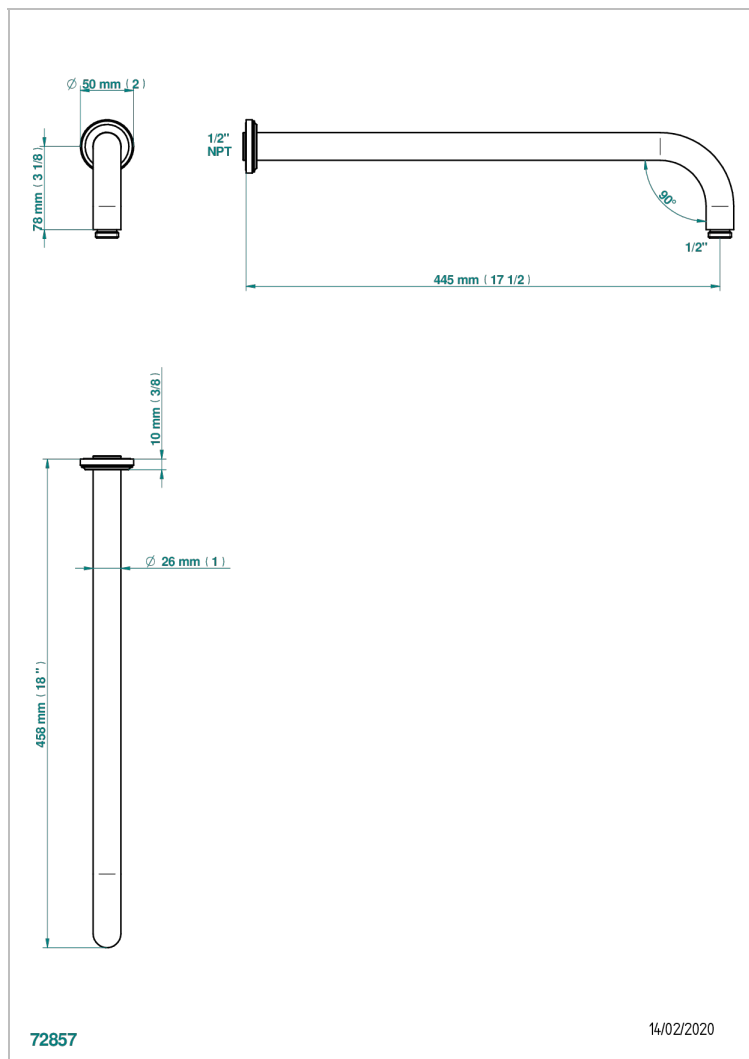

CORVAIR PORTORO

U8H-84L/US

Horizontal shower arm, 90°, lg: 17"

THG
PARIS

CHARACTERISTIC

- Corvaair Portoro
- Horizontal shower arm, 90°, lg: 17"

AVAILABLE FINITIONS

Blush PVD - H62
Brass color PVD - H49
Brown bronze color PVD - F33
Chrome polished - A02
Gold color PVD - H52
Gold mat - F07

Gold polished - F01
Graphite PVD - H64
Light coated bronze - D01
Matt Umber PVD - H67
Matt blush PVD - H60
Matt brass color PVD - H50

Matt brown bronze color PVD - F34
Matt chrome (American satin) - C02
Matt gold color PVD - H53
Matt graphite PVD - H65
Matt nickel (American satin) - C01
Matt nickel color PVD - H56

Nickel color PVD - H55
Nickel polished - B01
Silver polished, antique - H03
Soft gold - F30
Soft matt gold - F31
Umber PVD - H66