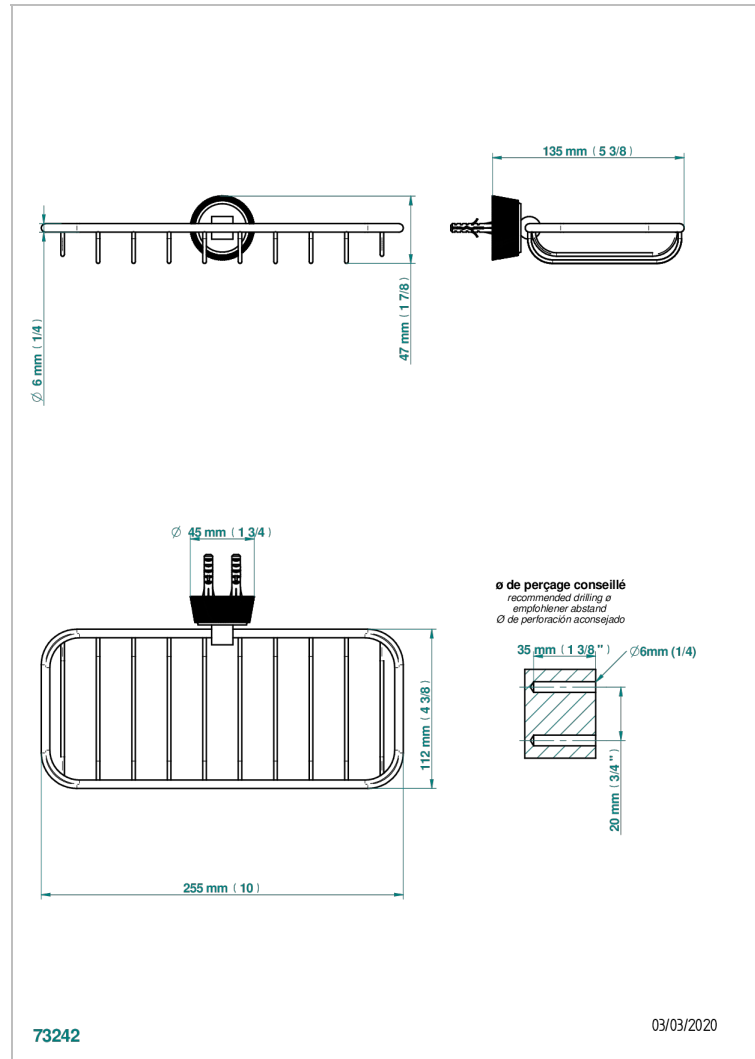

CORVAIR PORTORO

U8H-620A

Soap basket, wall mounted 10" x 4"3/8

THG[®]
PARIS

CHARACTERISTIC

- Corvaair Portoro
- Soap basket, wall mounted 10" x 4"3/8

AVAILABLE FINITIONS

Blush PVD - H62
Brass color PVD - H49
Brown bronze color PVD - F33
Chrome polished - A02
Gold color PVD - H52
Gold mat - F07

Nickel color PVD - H55
Nickel polished - B01
Silver polished, antique - H03
Soft gold - F30
Soft matt gold - F31
Umber PVD - H66