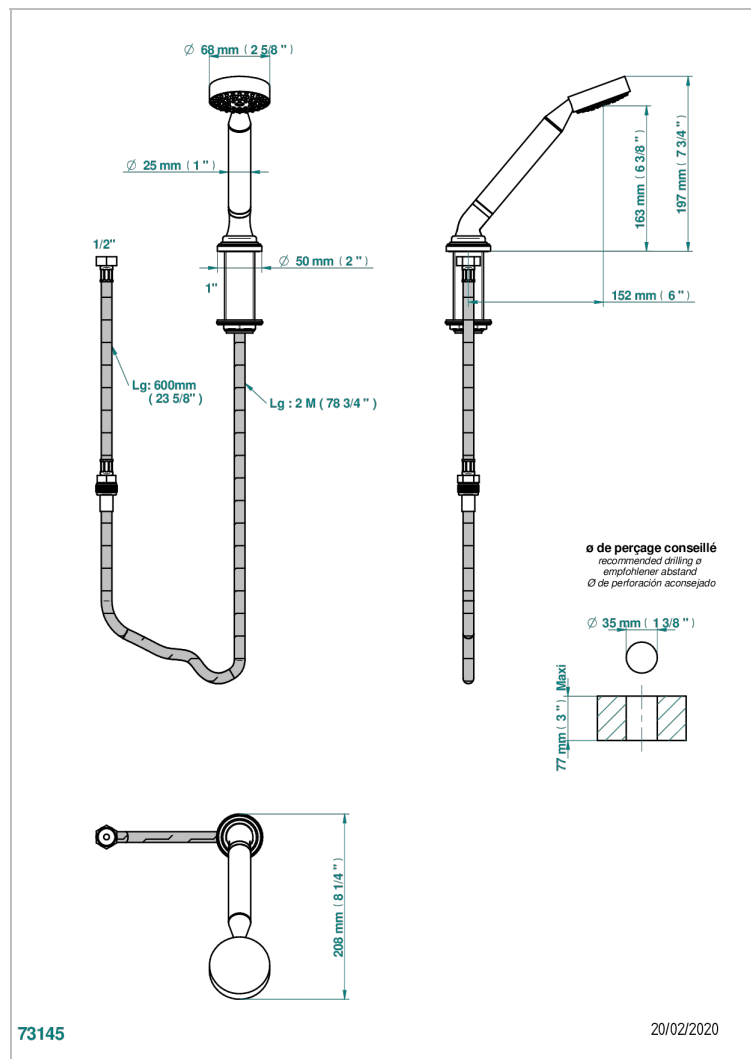

CORVAIR PORTORO

U8H-60A

Deck mounted hand shower, with hose

THG[®]
PARIS

CHARACTERISTIC

- ACS : 20ACCLY558

STANDARDS

TECHNICAL SPECS

- Recommandé : 3 bars (max. 5 bars) - Advised : 43,5 psi (max. 72 psi)
- 9,5 l/min à 3 bars (2.5 gpm at 43.5 psi)

AVAILABLE FINITIONS

Blush PVD - H62
Brass color PVD - H49
Brown bronze color PVD - F33
Chrome polished - A02
Gold color PVD - H52
Gold mat - F07

Nickel color PVD - H55
Nickel polished - B01
Silver polished, antique - H03
Soft gold - F30
Soft matt gold - F31
Umber PVD - H66