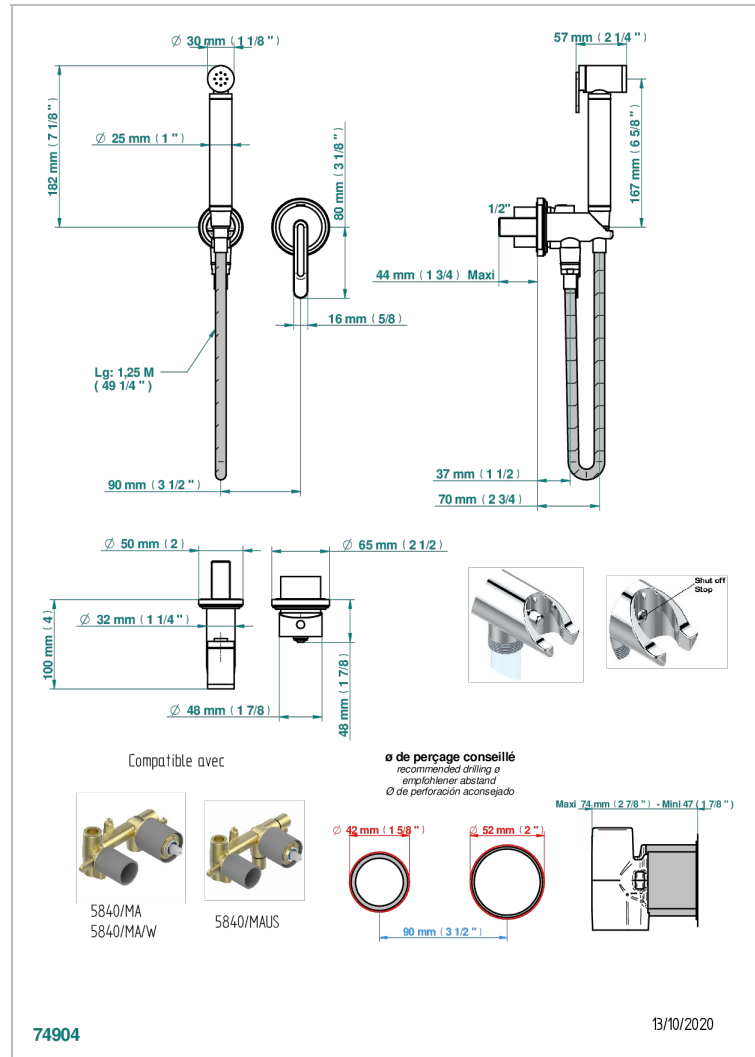

# CORVAIR PORTORO

U8H-5840/MBG

THG<sup>®</sup>  
PARIS

Trim only for WC douche including: trigger spray, wall mounted single lever mixer, reinforced hose (49 1/4"), wall outlet with integrated elbow with safety stopper

## CHARACTERISTIC

- ACS : 19ACCLY412

## RELATED SKU'S

- Ref. G00-5840/MAUS Rough parts for concealed wall-mounted mixer with 1/2" outlet