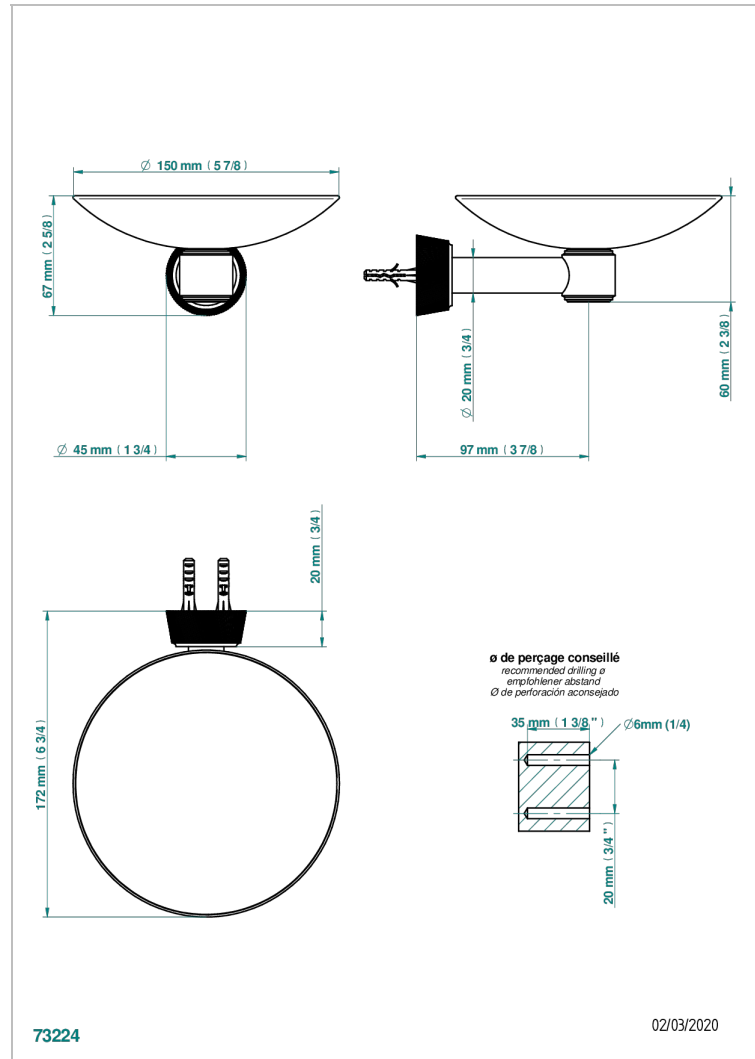

CORVAIR PORTORO

U8H-546GM

Soap dish, wall mounted, 6" diameter

THG[®]
PARIS

CHARACTERISTIC

- Corvaair Portoro
- Soap dish, wall mounted, 6" diameter

AVAILABLE FINITIONS

Blush PVD - H62
Brass color PVD - H49
Brown bronze color PVD - F33
Chrome polished - A02
Gold color PVD - H52
Gold mat - F07

Nickel color PVD - H55
Nickel polished - B01
Silver polished, antique - H03
Soft gold - F30
Soft matt gold - F31
Umber PVD - H66