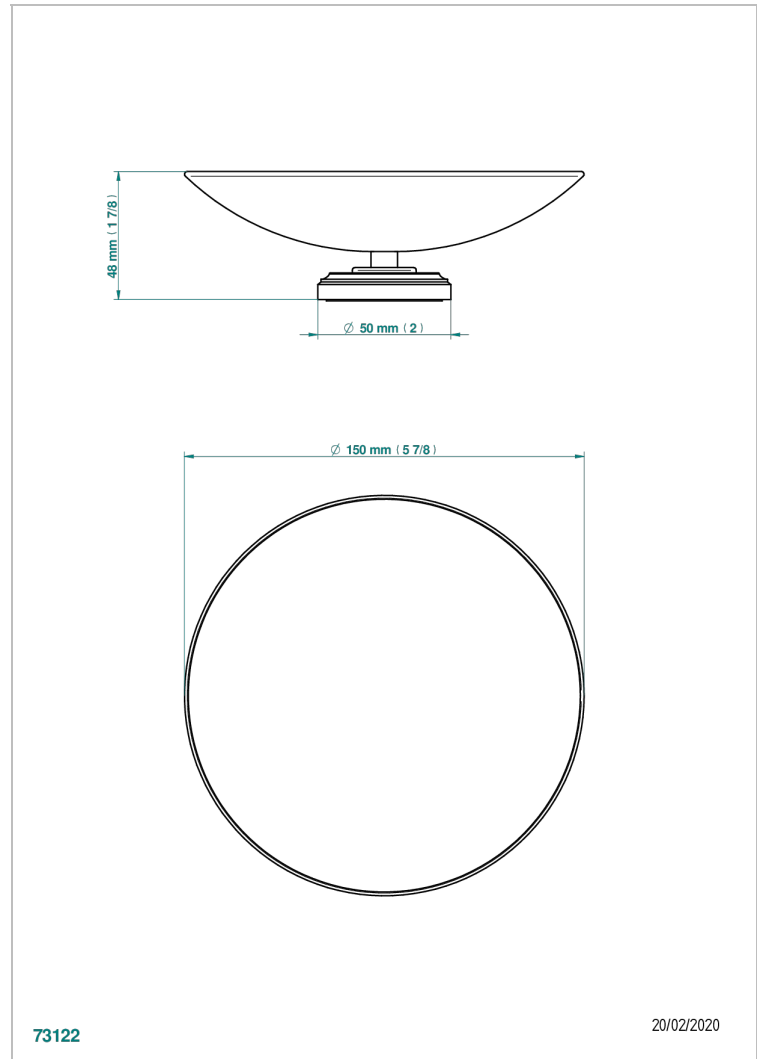

CORVAIR PORTORO

U8H-544GM

Soap dish, freestanding , 6" diameter

THG[®]
PARIS

CHARACTERISTIC

- Corvair Portoro
- Soap dish, freestanding , 6" diameter

AVAILABLE FINITIONS

Blush PVD - H62
Brass color PVD - H49
Brown bronze color PVD - F33
Chrome polished - A02
Gold color PVD - H52
Gold mat - F07