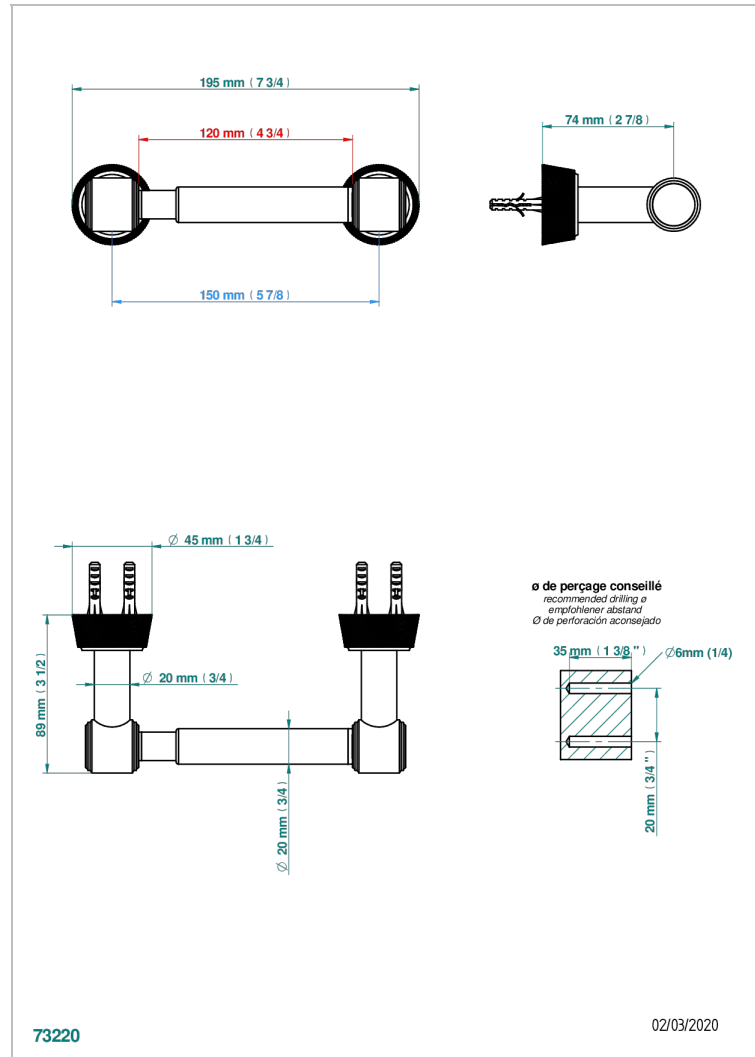

CORVAIR PORTORO

U8H-543M

Paper roll holder

THG[®]
PARIS

CHARACTERISTIC

- Corvaair Portoro
- Paper roll holder

AVAILABLE FINITIONS

Blush PVD - H62
Brass color PVD - H49
Brown bronze color PVD - F33
Chrome polished - A02
Gold color PVD - H52
Gold mat - F07