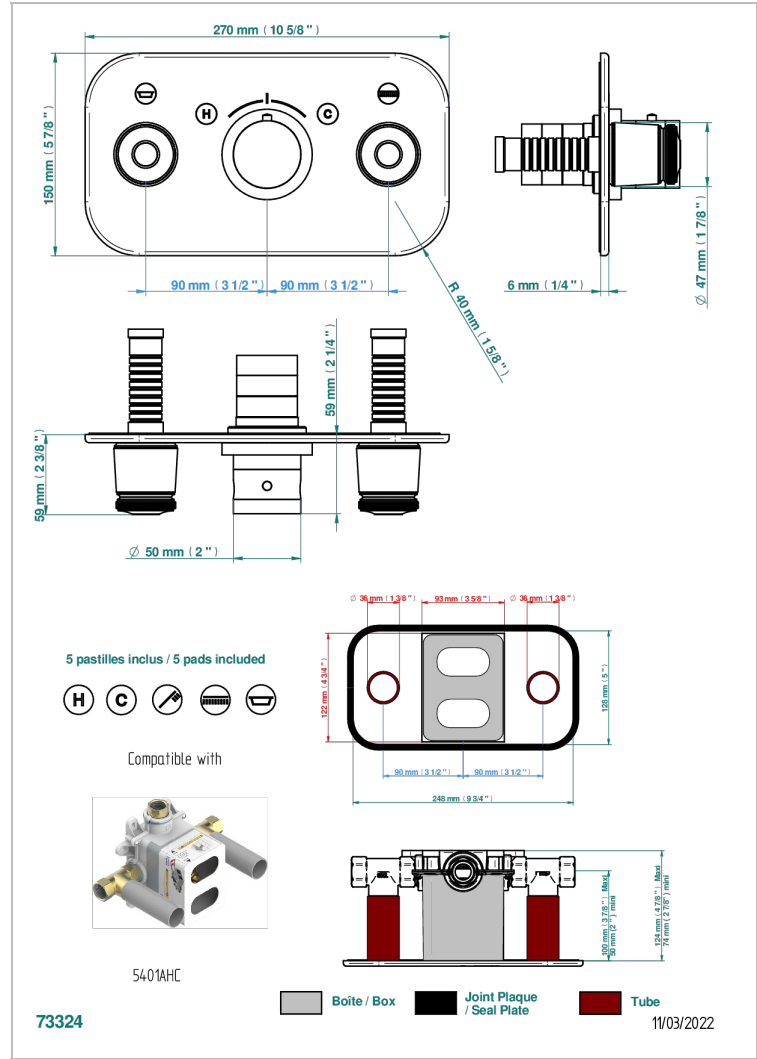

CORVAIR PORTORO

U8H-5401BEH

THG
PARIS

Trim for thermostatic mixer with 2 valves item to be installed horizontal . to adapt on 5 401AHC or 5 401AHM

CHARACTERISTIC

- Corvaair Portoro
- Trim for thermostatic mixer with 2 valves item to be installed horizontal . to adapt on 5 401AHC or 5 401AHM

RELATED SKU'S

- Ref. G00-5401AHC 3/4" THG thermostat, 60 l/mn with two valves with wax cartridge delivered with a built-in box, without trim - to be installed horizontal (for installation with cross handle)
- Ref. G00-5401AHM 3/4" THG thermostat, 60 l/mn with two valves with wax cartridge delivered with a built-in box, without trim - to be installed horizontal (for installation with lever handle)