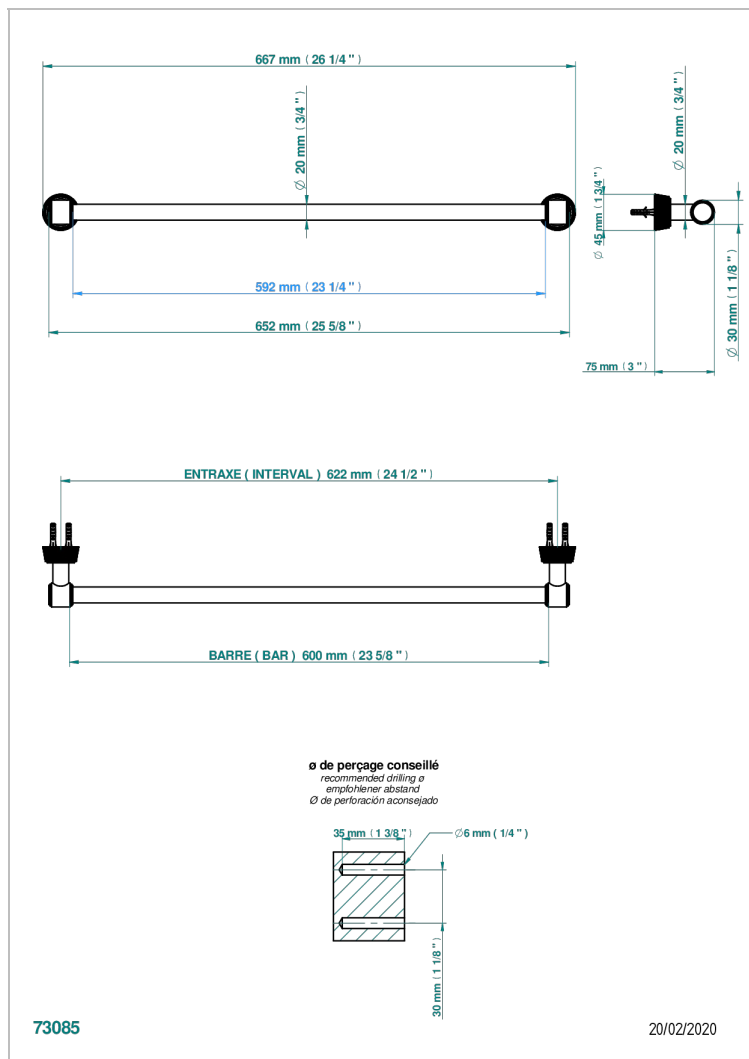

CORVAIR PORTORO

U8H-520/60

Towel bar, 24" long

THG[®]
PARIS

CHARACTERISTIC

- Corvaair Portoro
- Towel bar, 24" long

AVAILABLE FINITIONS

Blush PVD - H62
Brass color PVD - H49
Brown bronze color PVD - F33
Chrome polished - A02
Gold color PVD - H52
Gold mat - F07