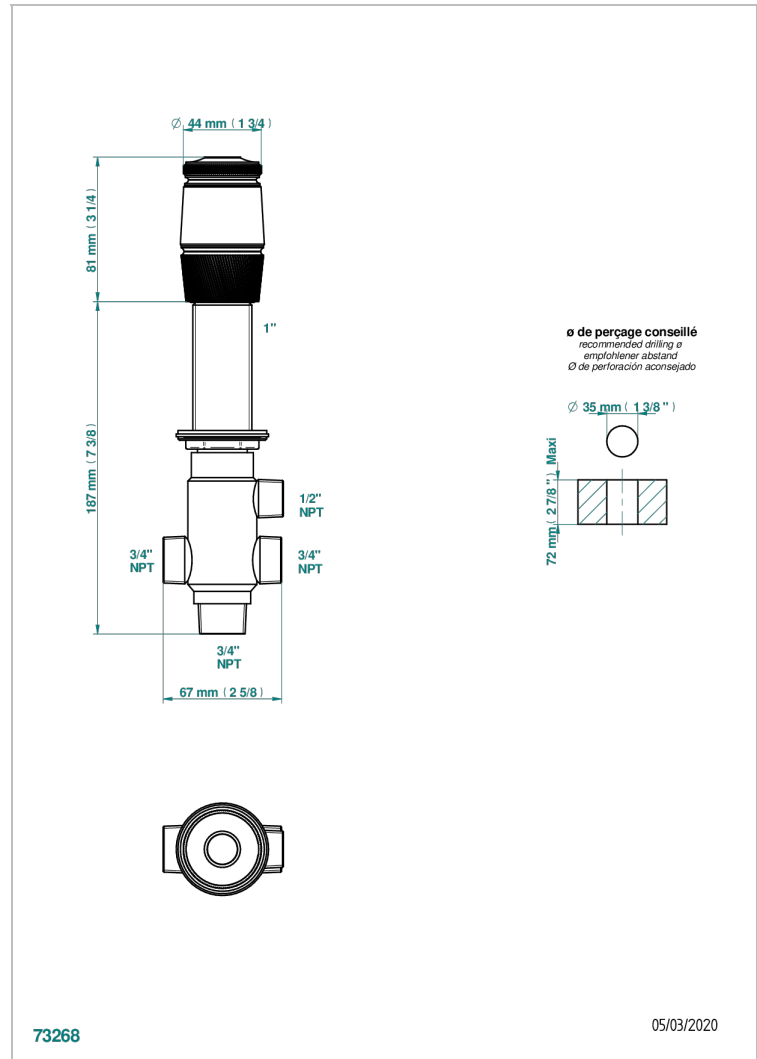

CORVAIR PORTORO

U8H-504VGUS

2-function deck diverter with trim

CHARACTERISTIC

- Corvaair Portoro
- 2-function deck diverter with trim

AVAILABLE FINITIONS

Blush PVD - H62
Brass color PVD - H49
Brown bronze color PVD - F33
Chrome polished - A02
Gold color PVD - H52
Gold mat - F07