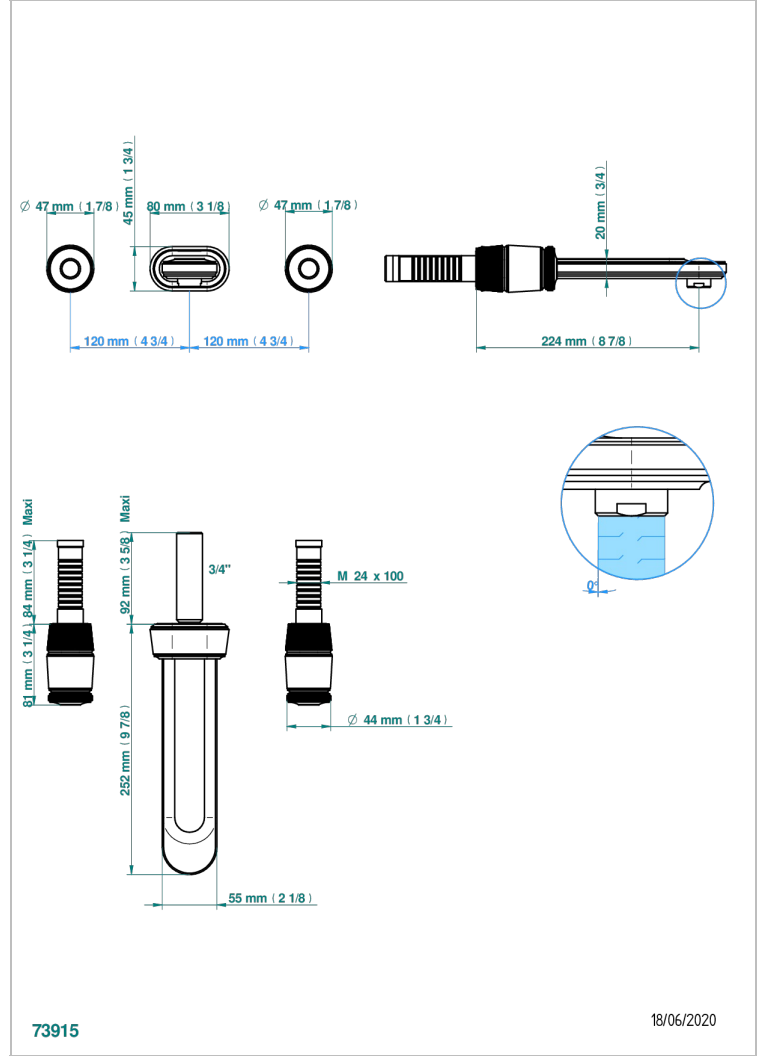

CORVAIR PORTORO

U8H-41SGB

Trim for wall mounted 3-hole bath set only

73915

18/06/2020

CHARACTERISTIC

- Corvaair Portoro
- Trim for wall mounted 3-hole bath set only

RELATED SKU'S

- Ref. G00-40AM/US Rough parts for wall set (one counter clockwise and one clockwise cartridges)

AVAILABLE FINITIONS

Blush PVD - H62
 Brass color PVD - H49
 Brown bronze color PVD - F33
 Chrome polished - A02
 Gold color PVD - H52
 Gold mat - F07