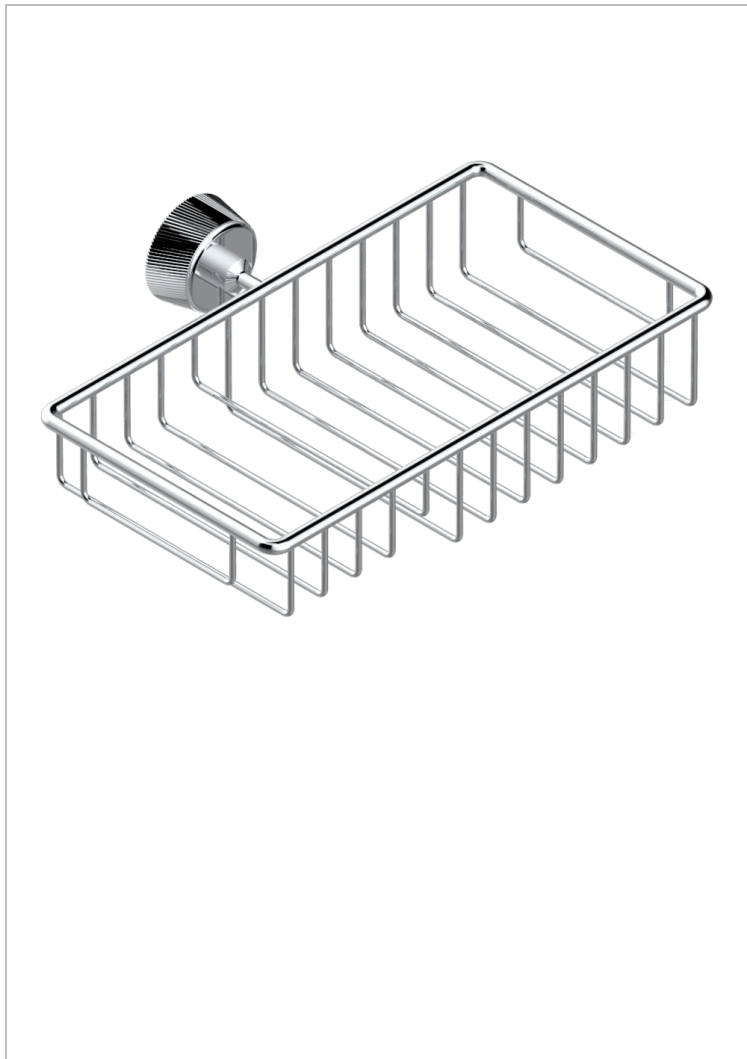

CORVAIR PORTORO

U8H-2620

Soap and sponge holder, wall mounted

THG[®]
PARIS

72951

17/02/2020

CHARACTERISTIC

- Corvaair Portoro
- Soap and sponge holder, wall mounted

AVAILABLE FINITIONS

Blush PVD - H62
Brass color PVD - H49
Brown bronze color PVD - F33
Chrome polished - A02
Gold color PVD - H52
Gold mat - F07

Gold polished - F01
Graphite PVD - H64
Light coated bronze - D01
Matt Umber PVD - H67
Matt blush PVD - H60
Matt brass color PVD - H50