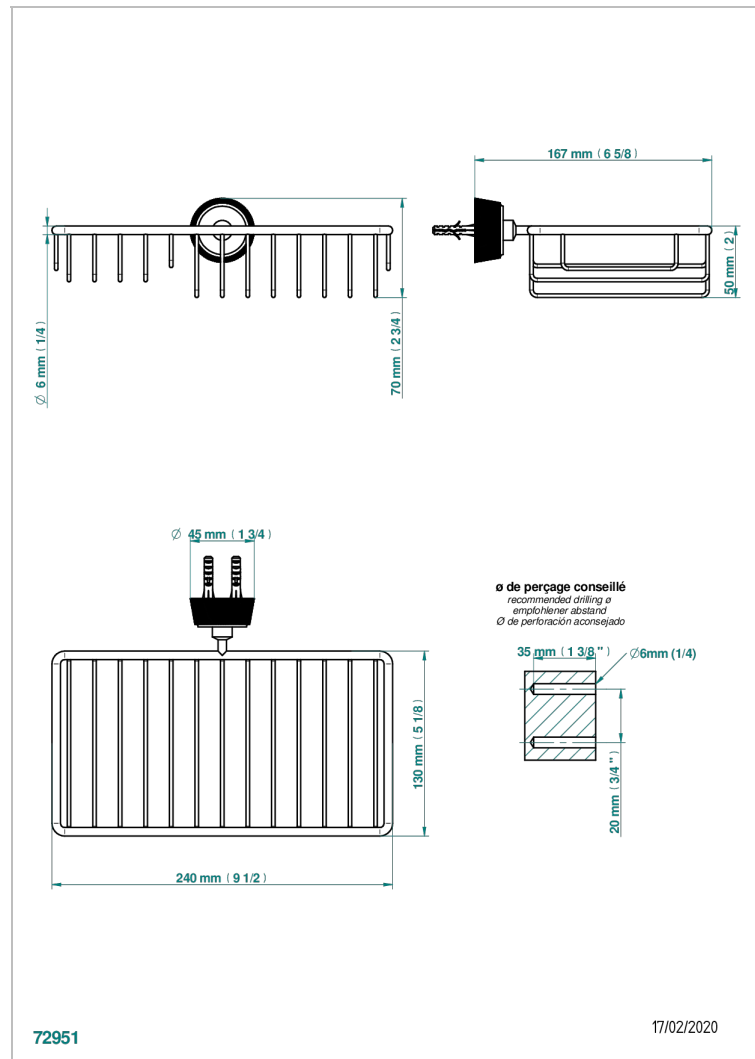

CORVAIR PORTORO

U8H-2620

Soap and sponge holder, wall mounted

THG[®]
PARIS

72951

17/02/2020

CHARACTERISTIC

- Corvaair Portoro
- Soap and sponge holder, wall mounted