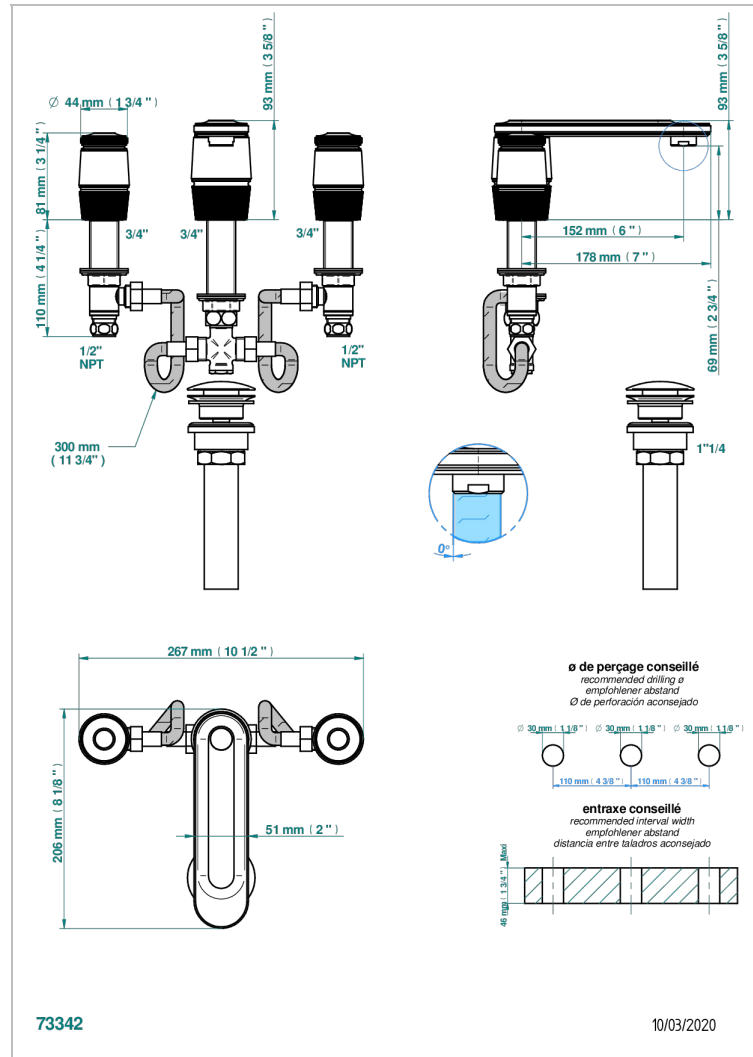

# CORVAIR PORTORO

U8H-2151/US

Widespread bidet set with drain

THG<sup>®</sup>  
PARIS