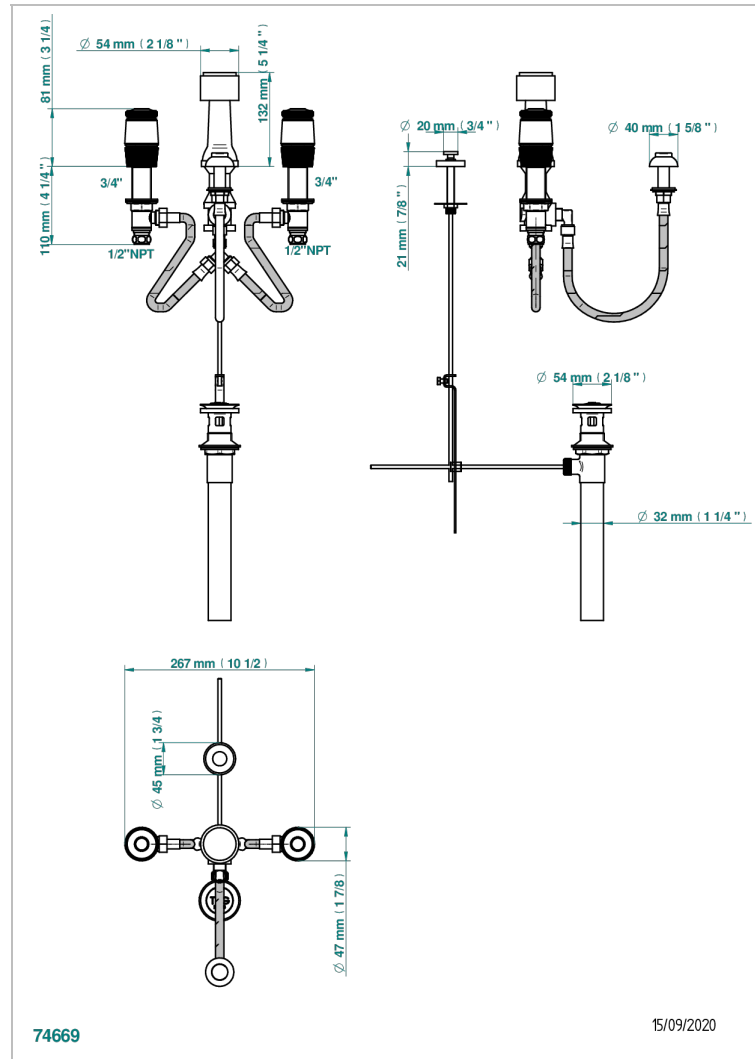

CORVAIR PORTORO

U8H-207KA

Deck mounted 3-hole bidet with vertical spray, vacuum breaker and drain

CHARACTERISTIC

- ASME : ASME A112.18.1-2011/CSA B125.1-11

STANDARDS

AVAILABLE FINITIONS

Blush PVD - H62
Brass color PVD - H49
Brown bronze color PVD - F33
Chrome polished - A02
Gold color PVD - H52
Gold mat - F07

Nickel color PVD - H55
Nickel polished - B01
Silver polished, antique - H03
Soft gold - F30
Soft matt gold - F31
Umber PVD - H66