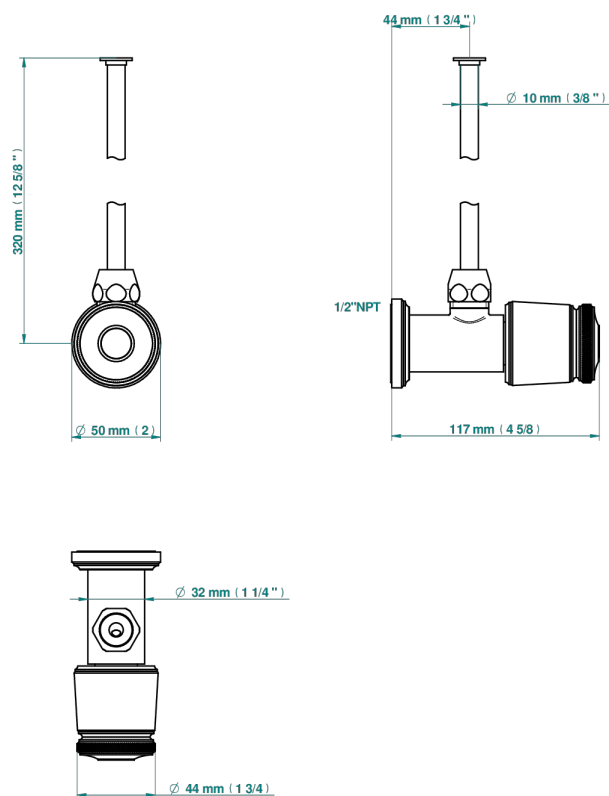

CORVAIR PORTORO

U8H-181/SWC

Angle supply valve with 3/8" adaptor set for toilet

THG[®]
PARIS

74655

14/09/2020

CHARACTERISTIC

- Corvaair Portoro
- Angle supply valve with 3/8" adaptor set for toilet