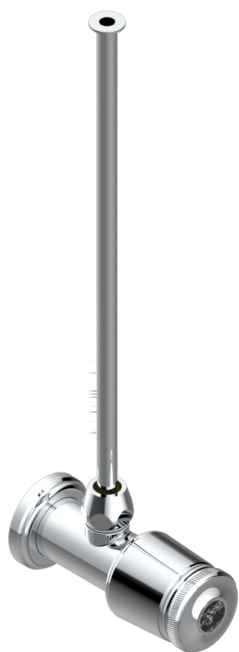

CORVAIR PORTORO

U8H-181/SWC

Angle supply valve with 3/8" adaptor set for toilet

THG[®]
PARIS

74655

14/09/2020

CHARACTERISTIC

- Corvaair Portoro
- Angle supply valve with 3/8" adaptor set for toilet

AVAILABLE FINITIONS

Blush PVD - H62
Brass color PVD - H49
Brown bronze color PVD - F33
Chrome polished - A02
Gold color PVD - H52
Gold mat - F07

Gold polished - F01
Graphite PVD - H64
Light coated bronze - D01
Matt Umber PVD - H67
Matt blush PVD - H60
Matt brass color PVD - H50

Matt brown bronze color PVD - F34
Matt chrome (American satin) - C02
Matt gold color PVD - H53
Matt graphite PVD - H65
Matt nickel (American satin) - C01
Matt nickel color PVD - H56

Nickel color PVD - H55
Nickel polished - B01
Silver polished, antique - H03
Soft gold - F30
Soft matt gold - F31
Umber PVD - H66