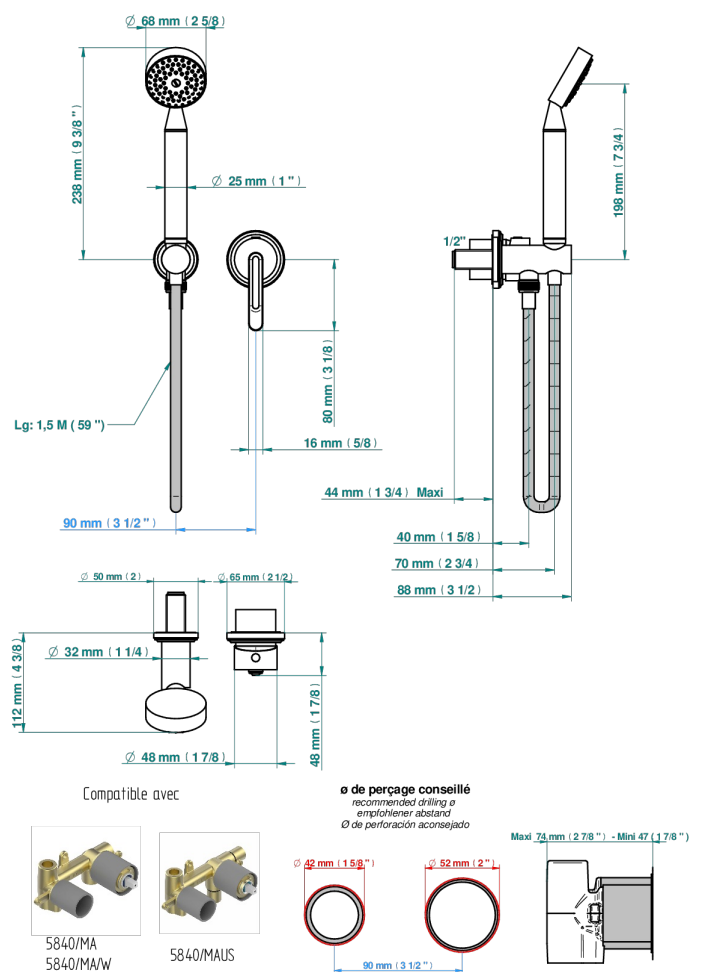

CORVAIR WITH LEVER

U8E-6561B

THG[®]
PARIS

Trim only for wall mixer with complete handshower on hook

75006

29/10/2020

CHARACTERISTIC

- Corvaire with lever
- Trim only for wall mixer with complete handshower on hook

TECHNICAL SPECS

- Recommandé : 3 bars (max. 5 bars) - Advised : 43,5 psi (max. 72 psi)
- 9,5 l/min à 3 bars (2.5 gpm at 43.5 psi)

RELATED SKU'S

- Ref. G00-5840/MA Rough parts for concealed wall-mounted mixer with 1/2" outlet