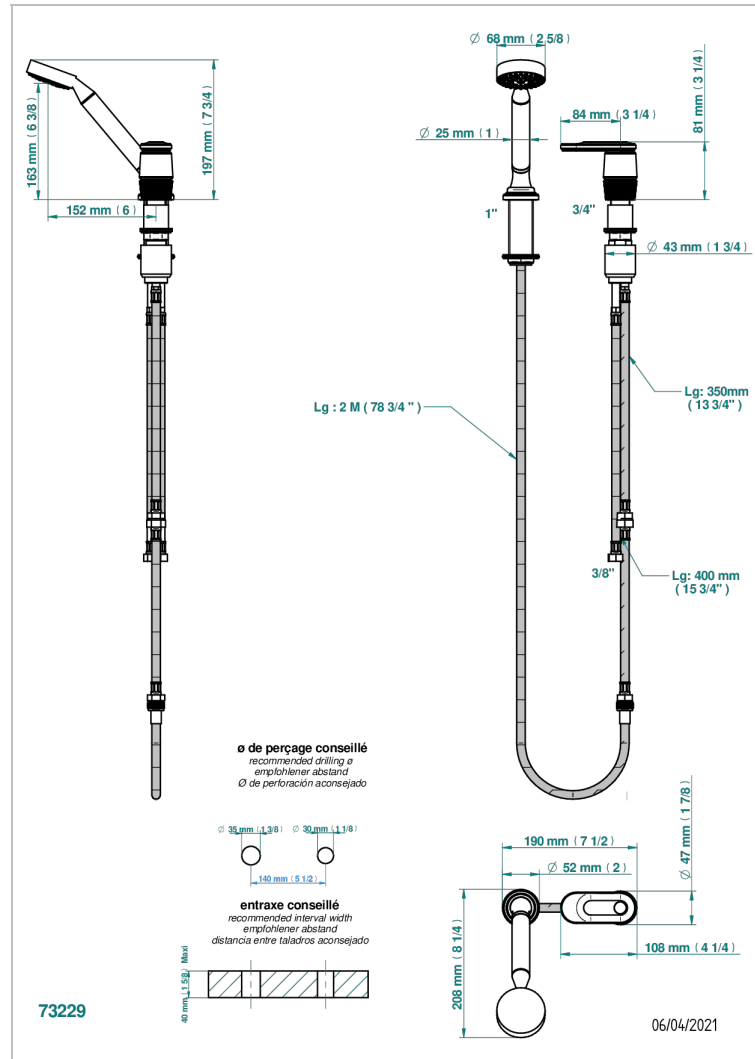

CORVAIR WITH LEVER HANDLES

U8E-6532/60A

Deck mounted mixer with handshower, progressive cartridge

CHARACTERISTIC

- ACS : 22ACCLY009

STANDARDS

AVAILABLE FINITIONS

Blush PVD - H62
Brass color PVD - H49
Brown bronze color PVD - F33
Chrome polished - A02
Gold color PVD - H52
Gold mat - F07

Gold polished - F01
Graphite PVD - H64
Light coated bronze - D01
Matt Umber PVD - H67
Matt blush PVD - H60
Matt brass color PVD - H50

Matt brown bronze color PVD - F34
Matt chrome (American satin) - C02
Matt gold color PVD - H53
Matt graphite PVD - H65
Matt nickel (American satin) - C01
Matt nickel color PVD - H56

Nickel color PVD - H55
Nickel polished - B01
Polished chrome with gold inlay - GA1
Silver polished, antique - H03
Soft gold - F30
Soft matt gold - F31

Umber PVD - H66