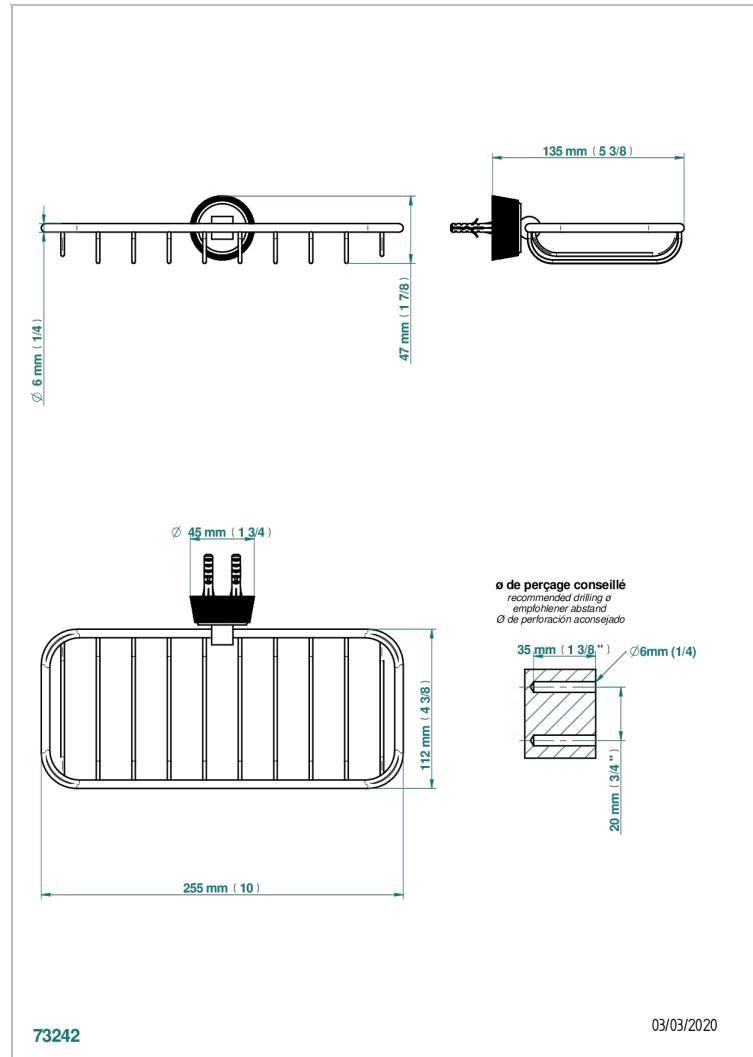

CORVAIR WITH LEVER HANDLES

U8E-620A

Soap basket, wall mounted 10" x 4"3/8

THG
PARIS

CHARACTERISTIC

- Corvoir with lever handles
- Soap basket, wall mounted 10" x 4"3/8

AVAILABLE FINITIONS

Blush PVD - H62
Brass color PVD - H49
Brown bronze color PVD - F33
Chrome polished - A02
Gold color PVD - H52
Gold mat - F07

Nickel color PVD - H55
Nickel polished - B01
Polished chrome with gold inlay - GA1
Silver polished, antique - H03
Soft gold - F30
Soft matt gold - F31

Umber PVD - H66