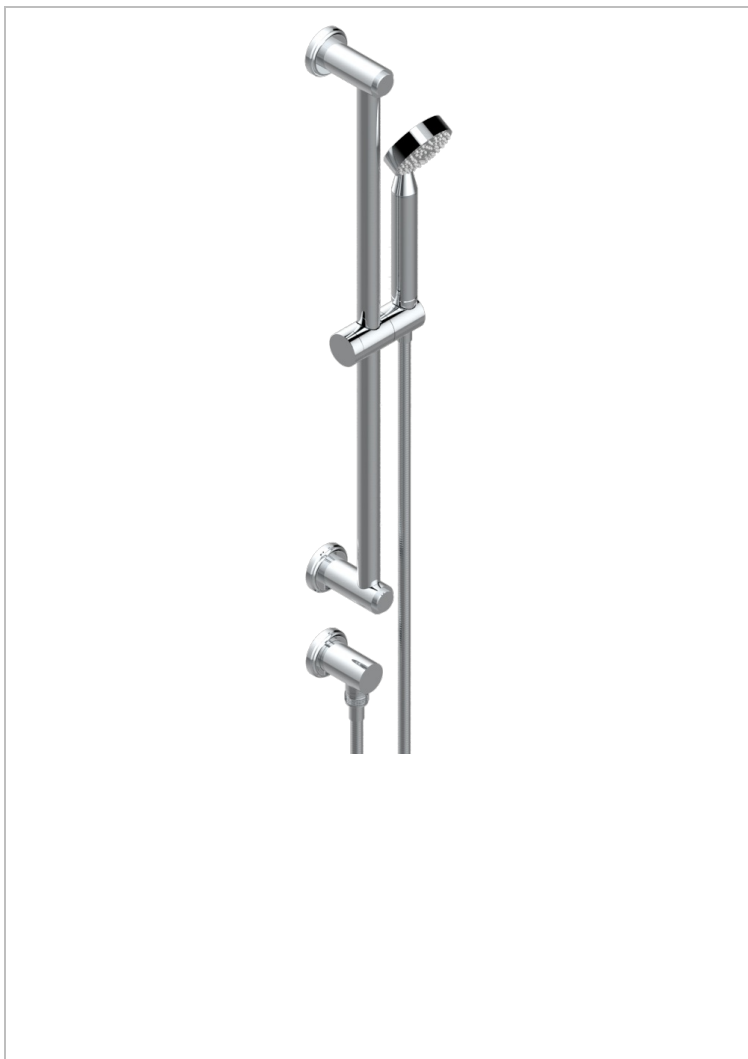

# CORVAIR WITH LEVER HANDLES

U8E-58/US

Slide bar with handshower and elbow

## CHARACTERISTIC

- Corvaire with lever handles
- Slide bar with handshower and elbow

## AVAILABLE FINITIONS

Blush PVD - H62  
 Brass color PVD - H49  
 Brown bronze color PVD - F33  
 Chrome polished - A02  
 Gold color PVD - H52  
 Gold mat - F07

Gold polished - F01  
 Graphite PVD - H64  
 Light coated bronze - D01  
 Matt Umber PVD - H67  
 Matt blush PVD - H60  
 Matt brass color PVD - H50

Umber PVD - H66