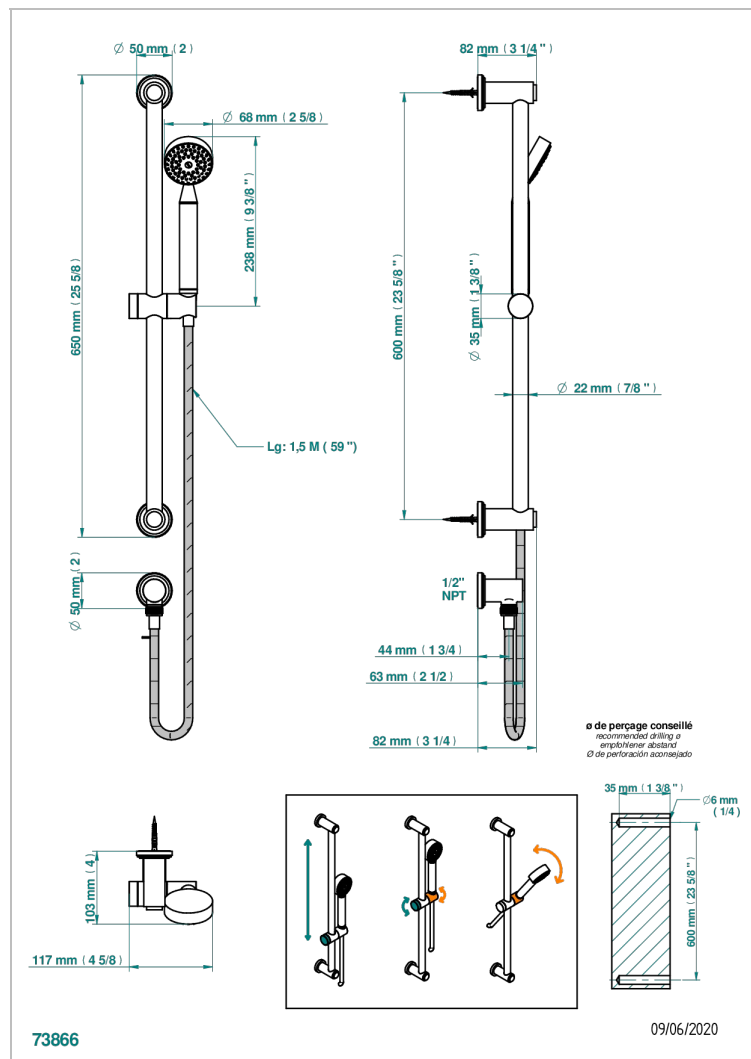

# CORVAIR WITH LEVER HANDLES

U8E-58/US

Slide bar with handshower and elbow

## CHARACTERISTIC

- Corvaire with lever handles
- Slide bar with handshower and elbow

Umber PVD - H66