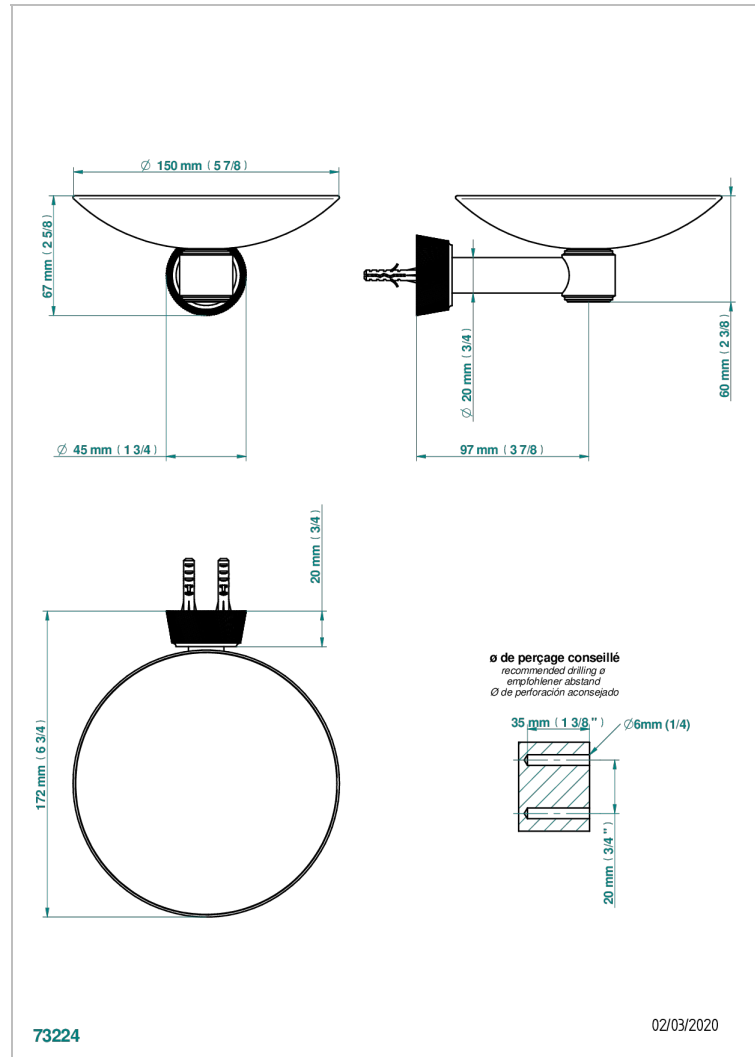

# CORVAIR WITH LEVER HANDLES

U8E-546GM

Soap dish, wall mounted, 6" diameter

THG<sup>®</sup>  
PARIS

73224

02/03/2020

## CHARACTERISTIC

- Corvaire with lever handles
- Soap dish, wall mounted, 6" diameter