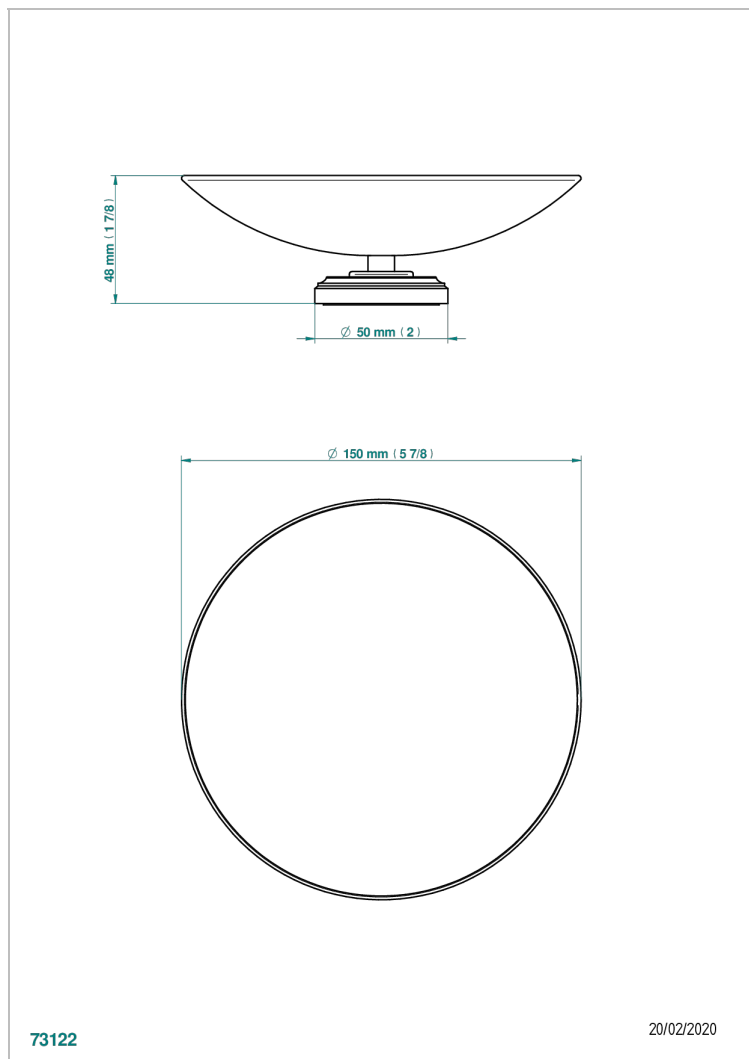

CORVAIR WITH LEVER HANDLES

U8E-544GM

Soap dish, freestanding , 6" diameter

THG[®]
PARIS

CHARACTERISTIC

- Corvair with lever handles
- Soap dish, freestanding , 6" diameter

AVAILABLE FINITIONS

Blush PVD - H62
Brass color PVD - H49
Brown bronze color PVD - F33
Chrome polished - A02
Gold color PVD - H52
Gold mat - F07

Nickel color PVD - H55
Nickel polished - B01
Polished chrome with gold inlay - GA1
Silver polished, antique - H03
Soft gold - F30
Soft matt gold - F31

Umber PVD - H66