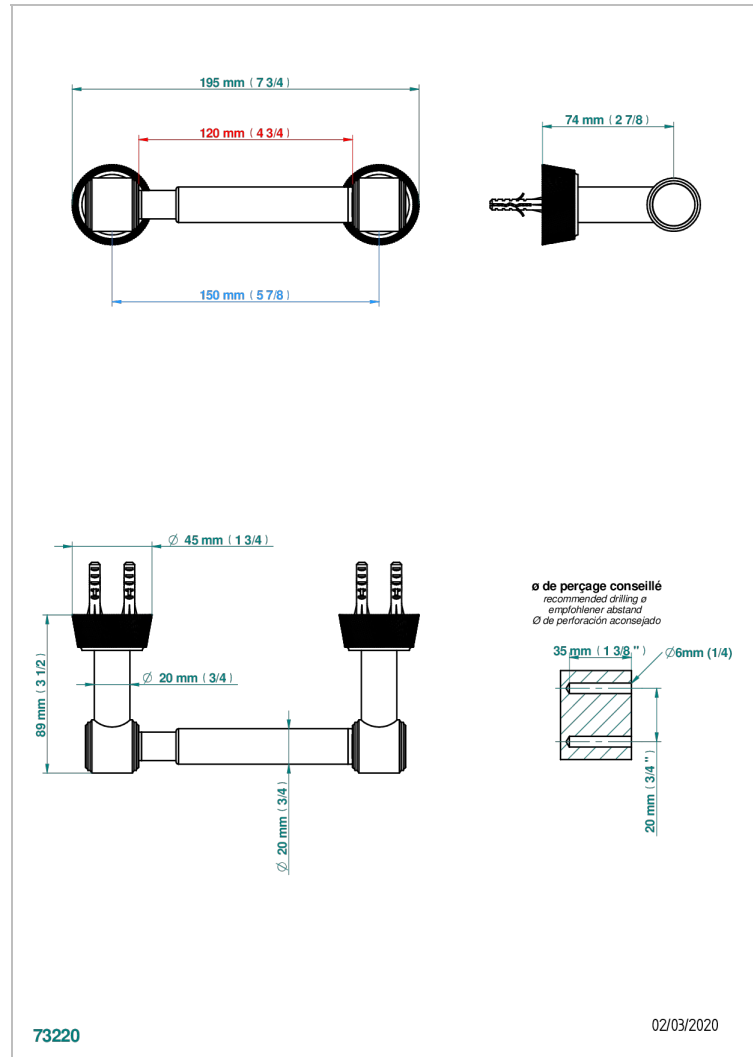

CORVAIR WITH LEVER HANDLES

U8E-543M

Paper roll holder

THG[®]
PARIS

CHARACTERISTIC

- Corvaire with lever handles
- Paper roll holder

AVAILABLE FINITIONS

Blush PVD - H62
Brass color PVD - H49
Brown bronze color PVD - F33
Chrome polished - A02
Gold color PVD - H52
Gold mat - F07