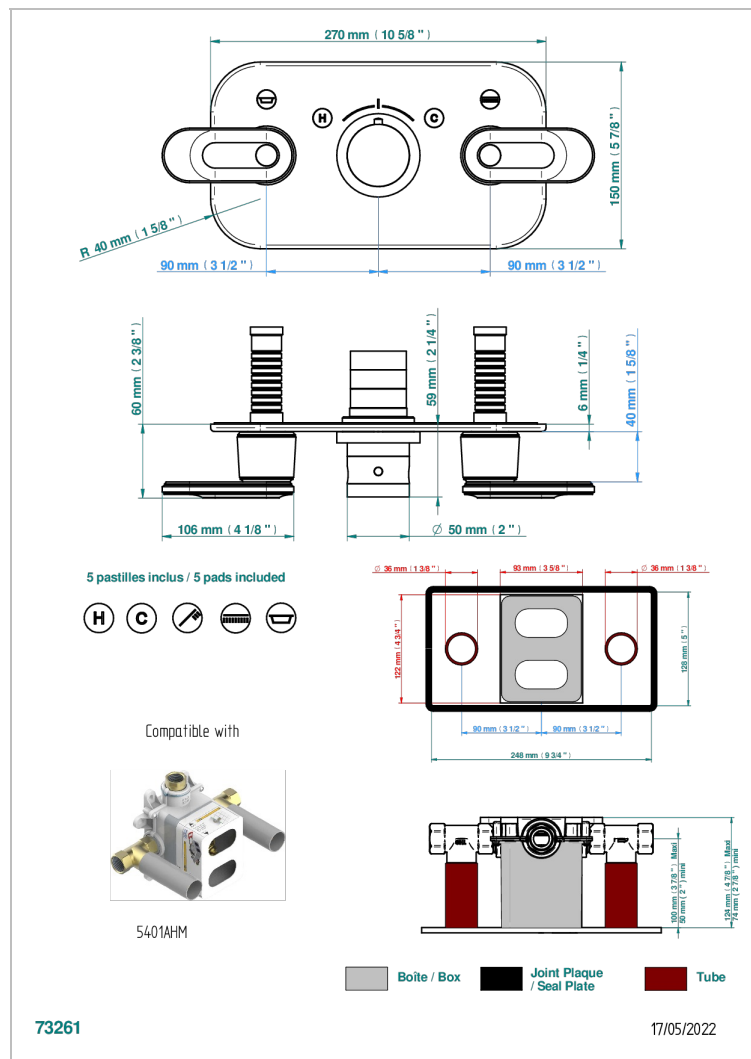

# CORVAIR WITH LEVER

U8E-5401BEH

THG<sup>®</sup>  
PARIS

Trim for thermostatic mixer with 2 valves item to be installed horizontal . to adapt on 5 401AHC or 5 401AHM

## CHARACTERISTIC

- Corvaire with lever
- Trim for thermostatic mixer with 2 valves item to be installed horizontal . to adapt on 5 401AHC or 5 401AHM

## RELATED SKU'S

- Ref. G00-5401AHC 3/4" THG thermostat, 60 l/mn with two valves with wax cartridge delivered with a built-in box, without trim - to be installed horizontal ( for installation with cross handle)
- Ref. G00-5401AHM 3/4" THG thermostat, 60 l/mn with two valves with wax cartridge delivered with a built-in box, without trim - to be installed horizontal ( for installation with lever handle)