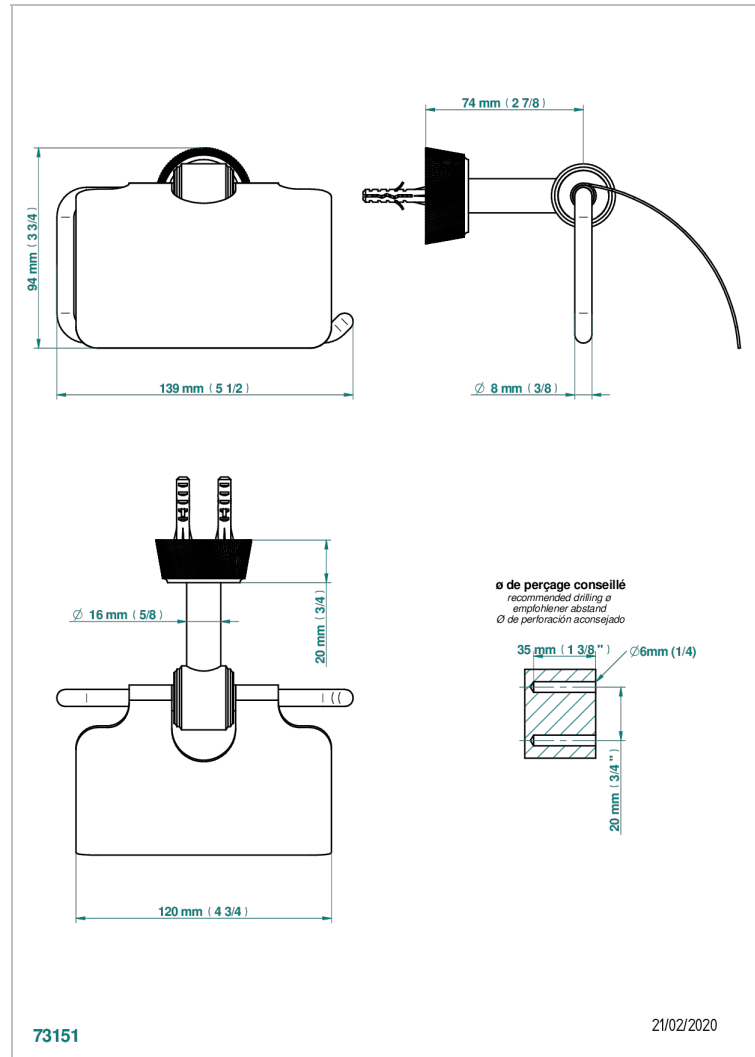

# CORVAIR WITH LEVER HANDLES

U8E-538AC

Toilet paper holder, single mount with cover

## CHARACTERISTIC

- Corvaire with lever handles
- Toilet paper holder, single mount with cover