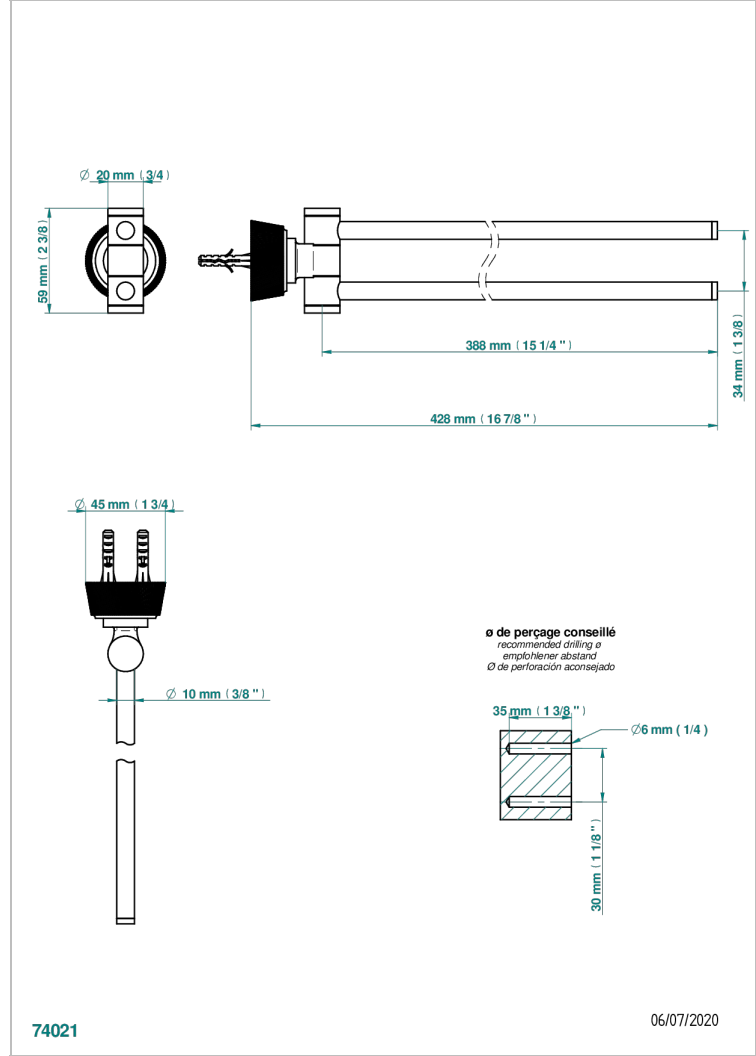

CORVAIR WITH LEVER HANDLES

U8E-522

Towel bar 15 3/4" long, double swivel

74021

06/07/2020

CHARACTERISTIC

- Corvaire with lever handles
- Towel bar 15 3/4" long, double swivel

AVAILABLE FINITIONS

Umber PVD - H66