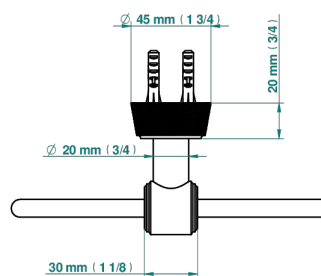

CORVAIR WITH LEVER HANDLES

U8E-504N

Towel ring

THG®
PARIS

73093

20/02/2020

CHARACTERISTIC

- Corvaire with lever handles
- Towel ring

AVAILABLE FINITIONS

Blush PVD - H62
Brass color PVD - H49
Brown bronze color PVD - F33
Chrome polished - A02
Gold color PVD - H52
Gold mat - F07

Gold polished - F01
Graphite PVD - H64
Light coated bronze - D01
Matt Umber PVD - H67
Matt blush PVD - H60
Matt brass color PVD - H50

Matt brown bronze color PVD - F34
Matt chrome (American satin) - C02
Matt gold color PVD - H53
Matt graphite PVD - H65
Matt nickel (American satin) - C01
Matt nickel color PVD - H56

Nickel color PVD - H55
Nickel polished - B01
Polished chrome with gold inlay - GA1
Silver polished, antique - H03
Soft gold - F30
Soft matt gold - F31

Umber PVD - H66