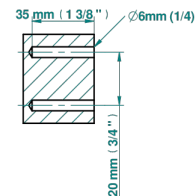

CORVAIR WITH LEVER HANDLES

U8E-504N

Towel ring

THG®
PARIS

73093

20/02/2020

CHARACTERISTIC

- Corvaire with lever handles
- Towel ring

AVAILABLE FINITIONS

Blush PVD - H62
Brass color PVD - H49
Brown bronze color PVD - F33
Chrome polished - A02
Gold color PVD - H52
Gold mat - F07

Gold polished - F01
Graphite PVD - H64
Light coated bronze - D01
Matt Umber PVD - H67
Matt blush PVD - H60
Matt brass color PVD - H50

Matt brown bronze color PVD - F34
Matt chrome (American satin) - C02
Matt gold color PVD - H53
Matt graphite PVD - H65
Matt nickel (American satin) - C01
Matt nickel color PVD - H56

Nickel color PVD - H55
Nickel polished - B01
Polished chrome with gold inlay - GA1
Silver polished, antique - H03
Soft gold - F30
Soft matt gold - F31

Umber PVD - H66