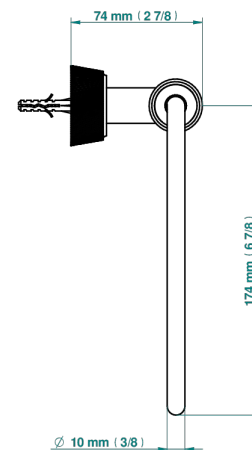

CORVAIR WITH LEVER HANDLES

U8E-504N

Towel ring

THG®
PARIS

73093

20/02/2020

CHARACTERISTIC

- Corvaire with lever handles
- Towel ring

AVAILABLE FINITIONS

Blush PVD - H62
Brass color PVD - H49
Brown bronze color PVD - F33
Chrome polished - A02
Gold color PVD - H52
Gold mat - F07

Gold polished - F01
Graphite PVD - H64
Light coated bronze - D01
Matt Umber PVD - H67
Matt blush PVD - H60
Matt brass color PVD - H50

Matt brown bronze color PVD - F34
Matt chrome (American satin) - C02
Matt gold color PVD - H53
Matt graphite PVD - H65
Matt nickel (American satin) - C01
Matt nickel color PVD - H56

Nickel color PVD - H55
Nickel polished - B01
Polished chrome with gold inlay - GA1
Silver polished, antique - H03
Soft gold - F30
Soft matt gold - F31

Umber PVD - H66