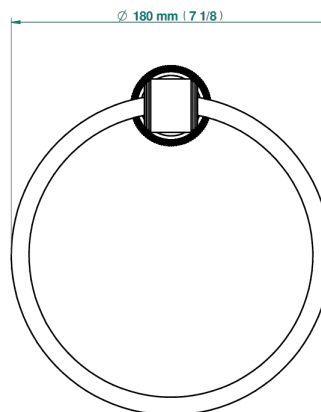

CORVAIR WITH LEVER HANDLES

U8E-504N

Towel ring

THG®
PARIS

73093

20/02/2020

CHARACTERISTIC

- Corvaire with lever handles
- Towel ring

AVAILABLE FINITIONS

Blush PVD - H62
Brass color PVD - H49
Brown bronze color PVD - F33
Chrome polished - A02
Gold color PVD - H52
Gold mat - F07

Gold polished - F01
Graphite PVD - H64
Light coated bronze - D01
Matt Umber PVD - H67
Matt blush PVD - H60
Matt brass color PVD - H50

Matt brown bronze color PVD - F34
Matt chrome (American satin) - C02
Matt gold color PVD - H53
Matt graphite PVD - H65
Matt nickel (American satin) - C01
Matt nickel color PVD - H56

Nickel color PVD - H55
Nickel polished - B01
Polished chrome with gold inlay - GA1
Silver polished, antique - H03
Soft gold - F30
Soft matt gold - F31

Umber PVD - H66