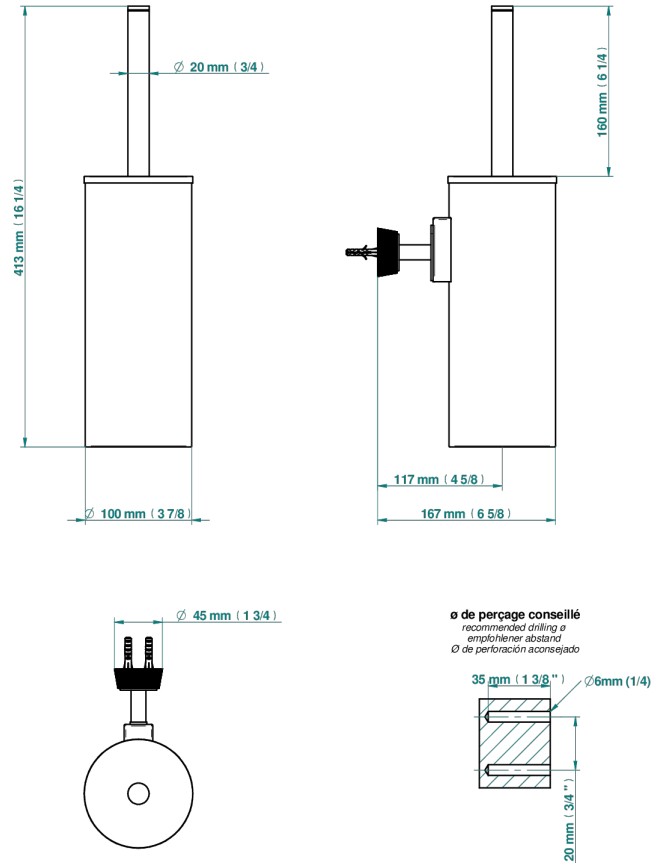

CORVAIR WITH LEVER HANDLES

U8E-4720C

Metal toilet brush holder with brush with cover wall mounted

THG[®]
PARIS

73031

19/02/2020

CHARACTERISTIC

- Corvaire with lever handles
- Metal toilet brush holder with brush with cover wall mounted

Umber PVD - H66