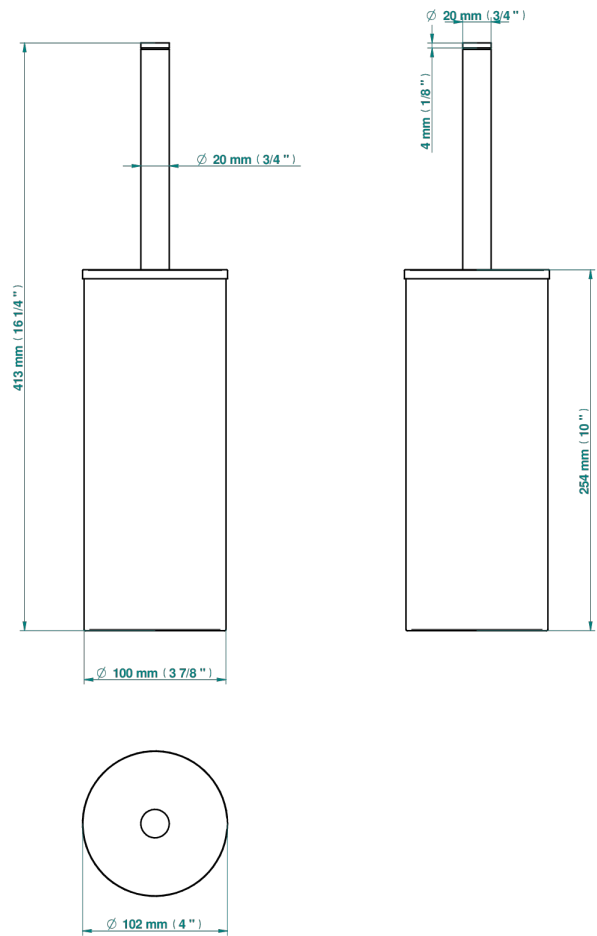

CORVAIR WITH LEVER HANDLES

U8E-4700C

Metal toilet brush holder with brush with cover floor mounted

58032

19/02/2020

CHARACTERISTIC

- Corvaire with lever handles
- Metal toilet brush holder with brush with cover floor mounted

Umber PVD - H66