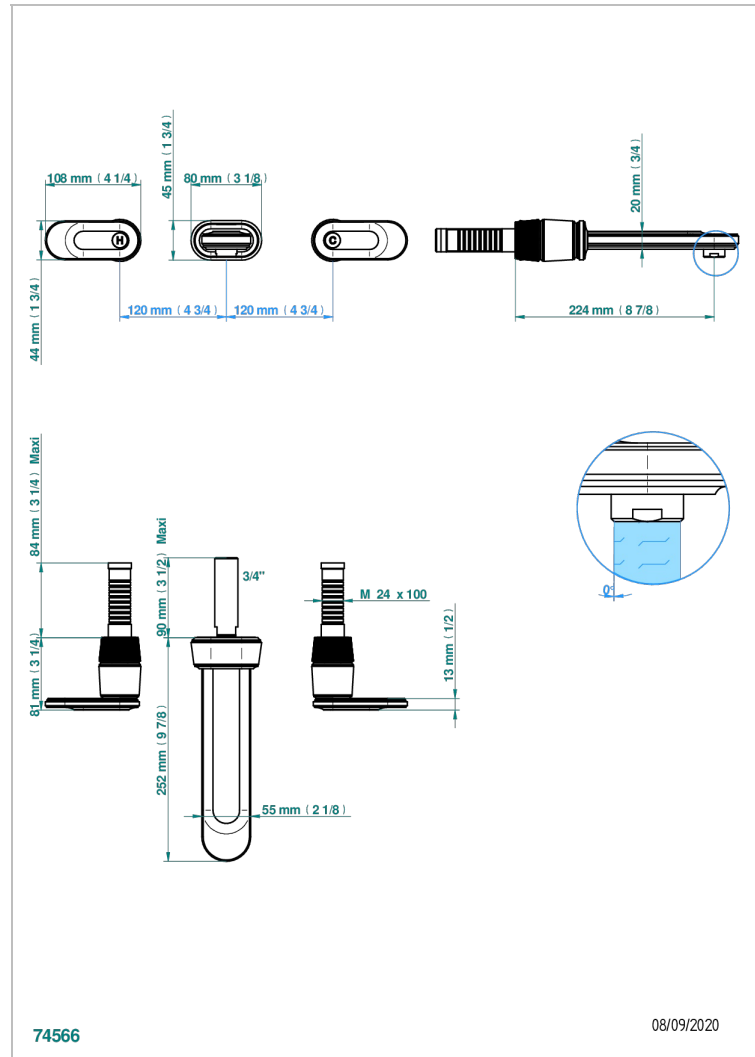

# CORVAIR WITH LEVER HANDLES

U8E-40SGBUS

Trim for wall mounted 3-hole lavatory set only

74566

08/09/2020

## CHARACTERISTIC

- Corvaire with lever handles
- Trim for wall mounted 3-hole lavatory set only

## RELATED SKU'S

- Ref. G00-40AM/US Rough parts for wall set (one counter clockwise and one clockwise cartridges)