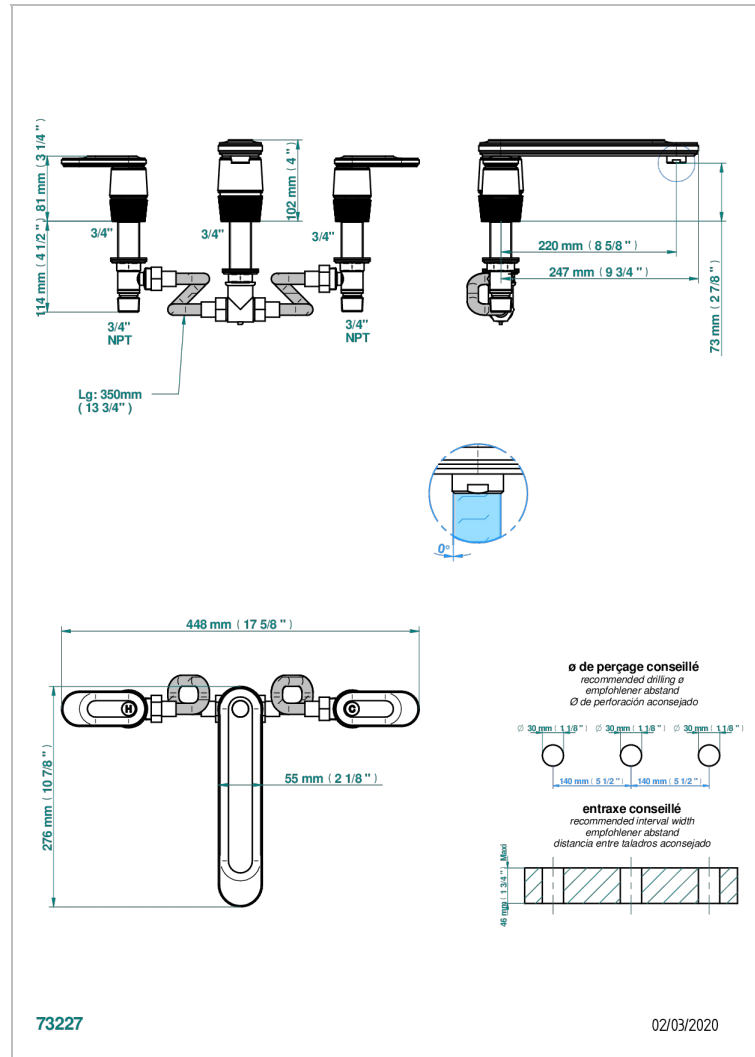

CORVAIR WITH LEVER HANDLES

U8E-25SGUS

Roman tub set with 3/4" valves

CHARACTERISTIC

- Corvaire with lever handles
- Roman tub set with 3/4" valves

AVAILABLE FINITIONS

Blush PVD - H62
Brass color PVD - H49
Brown bronze color PVD - F33
Chrome polished - A02
Gold color PVD - H52
Gold mat - F07

Nickel color PVD - H55
Nickel polished - B01
Polished chrome with gold inlay - GA1
Silver polished, antique - H03
Soft gold - F30
Soft matt gold - F31

Umber PVD - H66