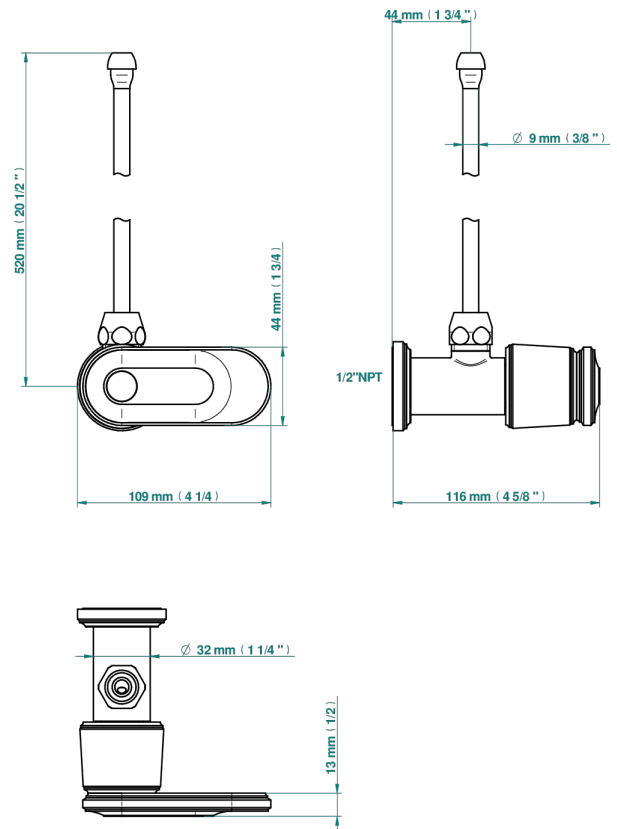

CORVAIR WITH LEVER HANDLES

U8E-181/SLA

Angle supply valve with 3/8" adaptor set

THG[®]
PARIS

74479

01/09/2020

CHARACTERISTIC

- Corvoir with lever handles
- Angle supply valve with 3/8" adaptor set