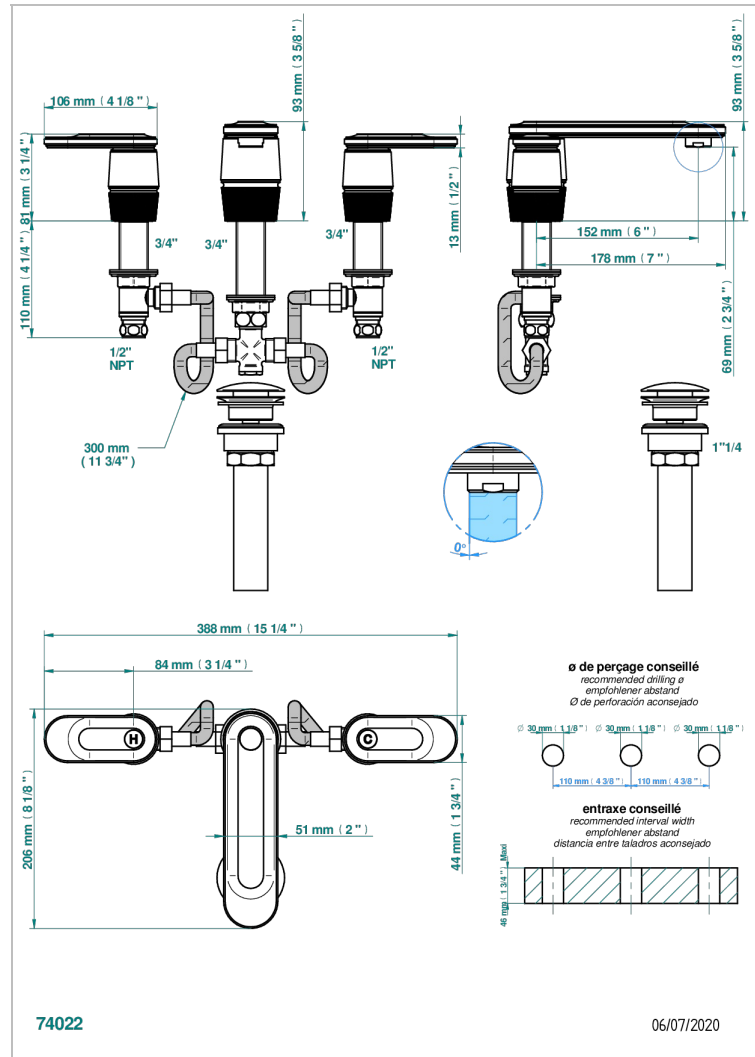

CORVAIR WITH LEVER HANDLES

U8E-151/US

Widespread lavatory set with drain

CHARACTERISTIC

- Corvaire with lever handles
- Widespread lavatory set with drain

AVAILABLE FINITIONS

Blush PVD - H62
Brass color PVD - H49
Brown bronze color PVD - F33
Chrome polished - A02
Gold color PVD - H52
Gold mat - F07

Nickel color PVD - H55
Nickel polished - B01
Polished chrome with gold inlay - GA1
Silver polished, antique - H03
Soft gold - F30
Soft matt gold - F31

Umber PVD - H66