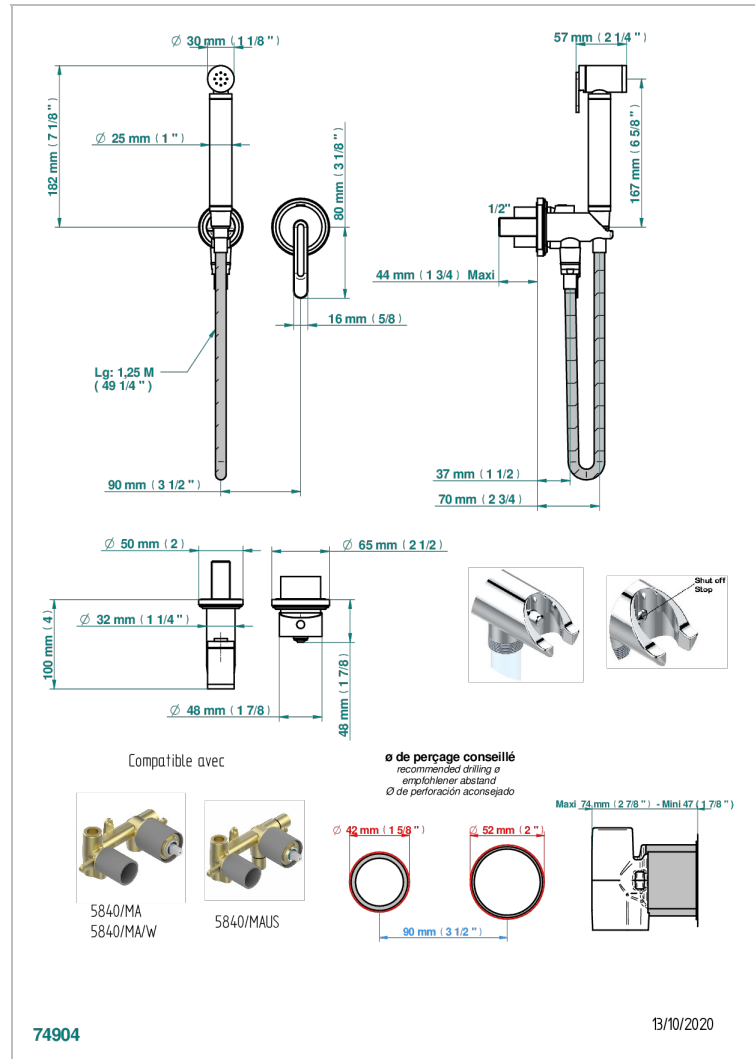

Trim only for WC douche including: trigger spray, wall mounted single lever mixer, reinforced hose (49 1/4"), wall outlet with integrated elbow with safety stopper

### CHARACTERISTIC

- ACS : 19ACCLY412

### RELATED SKU'S

- Ref. G00-5840/MAUS Rough parts for concealed wall-mounted mixer with 1/2" outlet