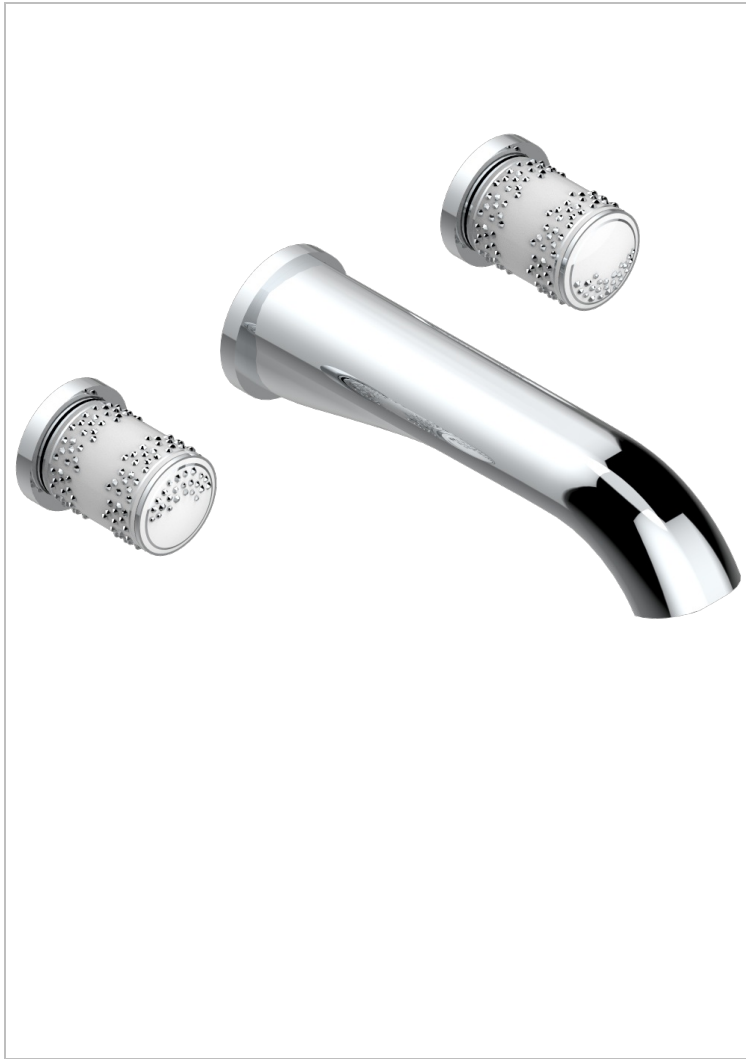

WEDDING

U8A-41SGB

Trim for wall mounted 3-hole bath set only

THG[®]
PARIS

CHARACTERISTIC

- Wedding
- Trim for wall mounted 3-hole bath set only

TECHNICAL SPECS

- Recommandé : 3 bars (max. 5 bars) - Advised : 43,5 psi (max. 72 psi)
- Bec : 35 l/min à 3 bars
- Spout : 9.26 gpm at 43.5 psi

RELATED SKU'S

- Ref. G00-40AM/US Rough parts for wall set (one counter clockwise and one clockwise cartridges)

AVAILABLE FINITIONS

Blush PVD - H62
Brass color PVD - H49
Brown bronze color PVD - F33
Chrome polished - A02
Chrome polished / gold polished - G02
Copper antique matt, coated - H07

Gold color PVD - H52
Gold mat - F07
Gold polished - F01
Graphite PVD - H64
Light coated bronze - D01
Matt Umber PVD - H67

Matt blush PVD - H60
Matt brass color PVD - H50
Matt brown bronze color PVD - F34
Matt chrome (American satin) - C02
Matt gold color PVD - H53
Matt graphite PVD - H65

Matt nickel (American satin) - C01
Matt nickel color PVD - H56
Nickel antique / Sovereign - H28
Nickel color PVD - H55
Nickel polished - B01
Silver polished, antique - H03

Soft gold - F30
Soft matt gold - F31
Umber PVD - H66