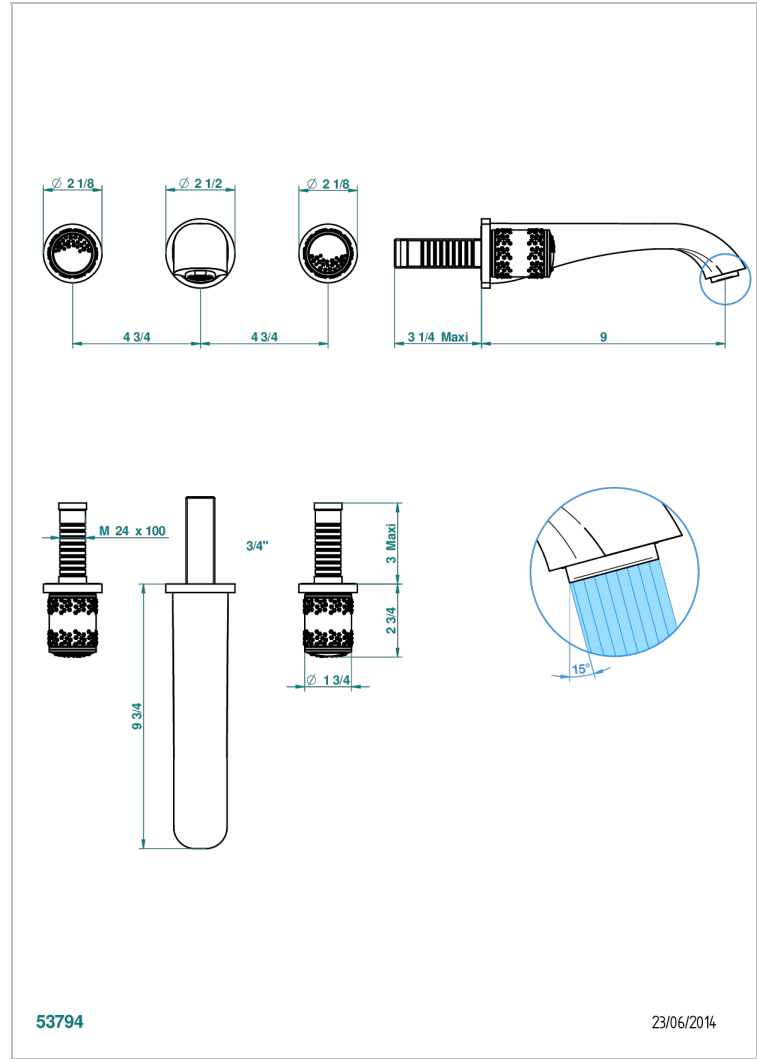

WEDDING

U8A-41SGB

Trim for wall mounted 3-hole bath set only

THG[®]
PARIS

CHARACTERISTIC

- Wedding
- Trim for wall mounted 3-hole bath set only

TECHNICAL SPECS

- Recommandé : 3 bars (max. 5 bars) - Advised : 43,5 psi (max. 72 psi)
- Bec : 35 l/min à 3 bars
- Spout : 9.26 gpm at 43.5 psi

RELATED SKU'S

- Ref. G00-40AM/US Rough parts for wall set (one counter clockwise and one clockwise cartridges)

AVAILABLE FINITIONS

Blush PVD - H62
Brass color PVD - H49
Brown bronze color PVD - F33
Chrome polished - A02
Chrome polished / gold polished - G02
Copper antique matt, coated - H07