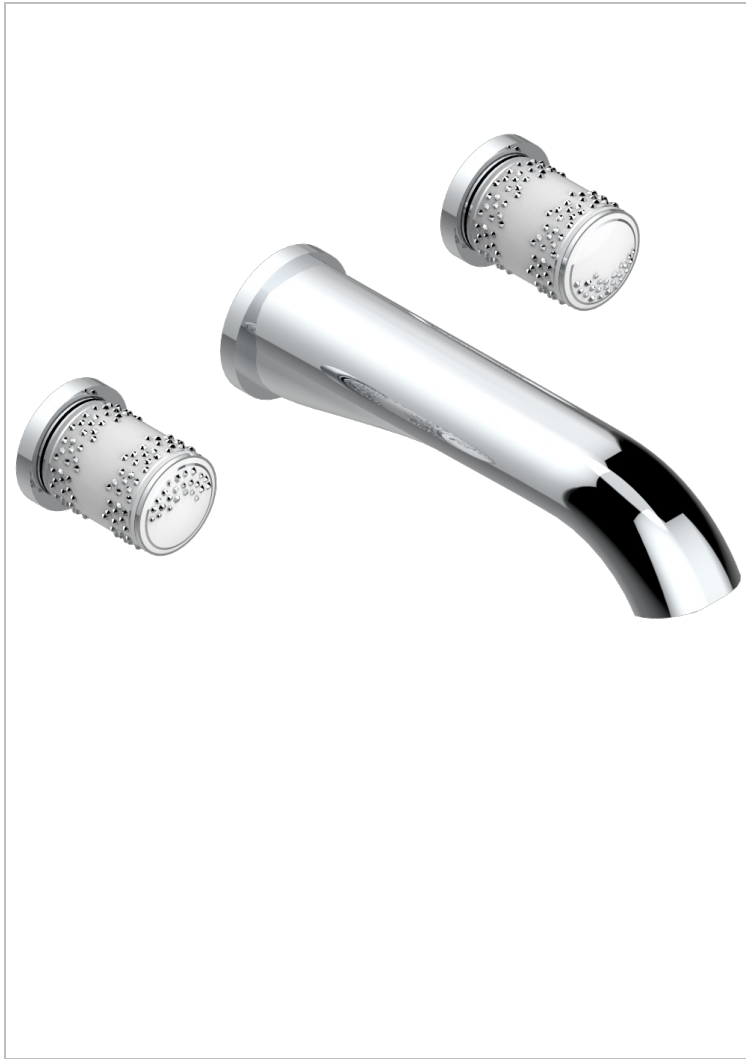

# WEDDING

U8A-40SGBUS

Trim for wall mounted 3-hole lavatory set only

THG<sup>®</sup>  
PARIS

## CHARACTERISTIC

- Wedding
- Trim for wall mounted 3-hole lavatory set only

## RELATED SKU'S

- Ref. G00-40AM/US Rough parts for wall set (one counter clockwise and one clockwise cartridges)