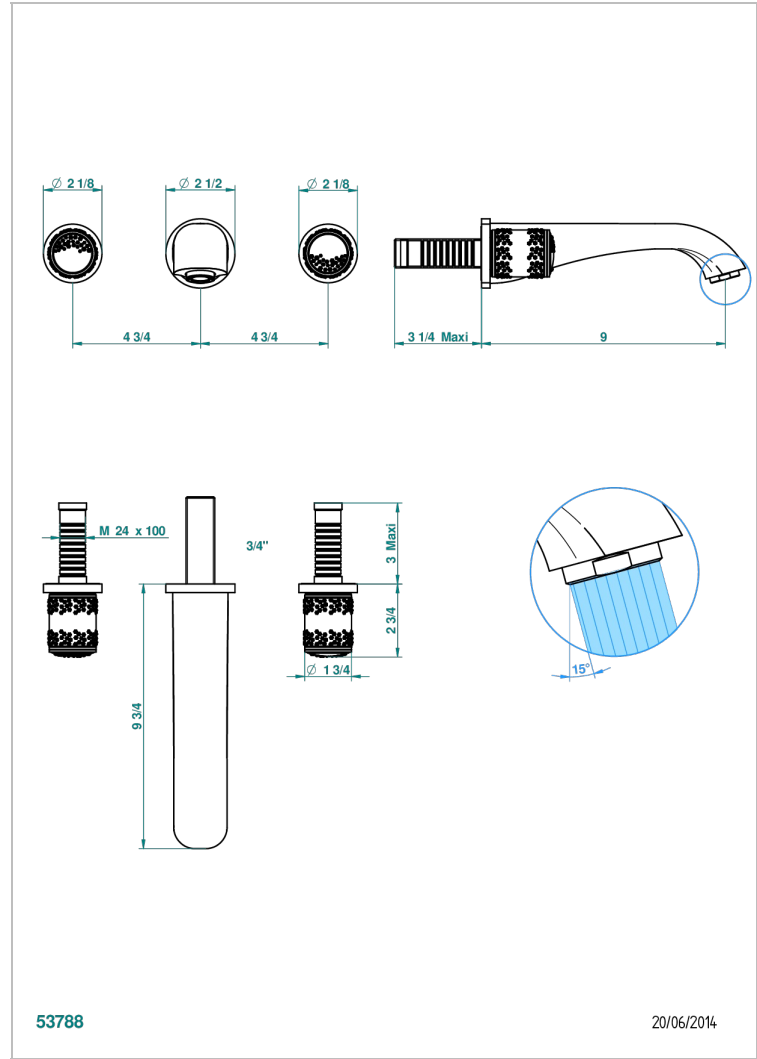

# WEDDING

U8A-40SGBUS

Trim for wall mounted 3-hole lavatory set only

THG<sup>®</sup>  
PARIS

## CHARACTERISTIC

- Wedding
- Trim for wall mounted 3-hole lavatory set only

## RELATED SKU'S

- Ref. G00-40AM/US Rough parts for wall set (one counter clockwise and one clockwise cartridges)