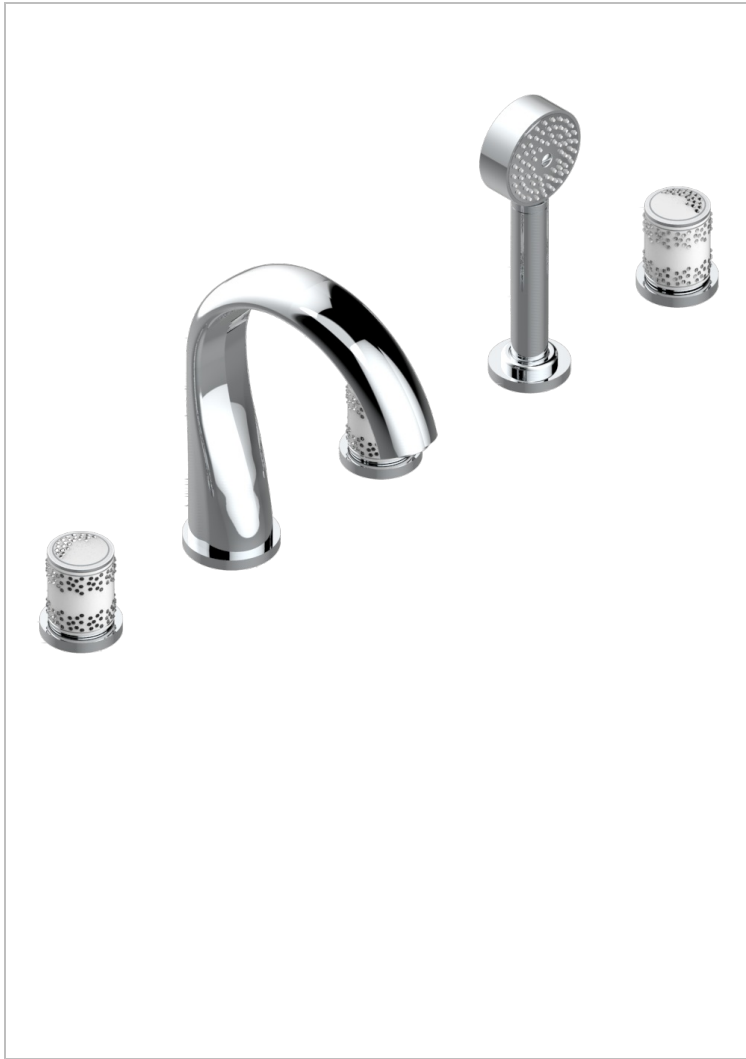

WEDDING

U8A-1132SGUS

THG
PARIS

Roman tub set with 2 x 3/4" valves and rim mounted ceramic mixer with progressive cartridge and handshower

CHARACTERISTIC

- Wedding
- Roman tub set with 2 x 3/4" valves and rim mounted ceramic mixer with progressive cartridge and handshower

TECHNICAL SPECS

- Recommandé : 3 bars (max. 5 bars) - Advised : 43,5 psi (max. 72 psi)
- Bec : 35 l/min à 3 bars - Douchette : 9,5 l/min à 3 bars
- Spout : 9.26 gpm at 43.5 psi - Handshower : 2.5 gpm at 43.5 psi

AVAILABLE FINITIONS

- Blush PVD - H62
- Brass color PVD - H49
- Brown bronze color PVD - F33
- Chrome polished - A02
- Chrome polished / gold polished - G02
- Copper antique matt, coated - H07

- Gold color PVD - H52
- Gold mat - F07
- Gold polished - F01
- Graphite PVD - H64
- Light coated bronze - D01
- Matt Umber PVD - H67

- Matt blush PVD - H60
- Matt brass color PVD - H50
- Matt brown bronze color PVD - F34
- Matt chrome (American satin) - C02
- Matt gold color PVD - H53
- Matt graphite PVD - H65

- Matt nickel (American satin) - C01
- Matt nickel color PVD - H56
- Nickel antique / Sovereign - H28
- Nickel color PVD - H55
- Nickel polished - B01
- Silver polished, antique - H03