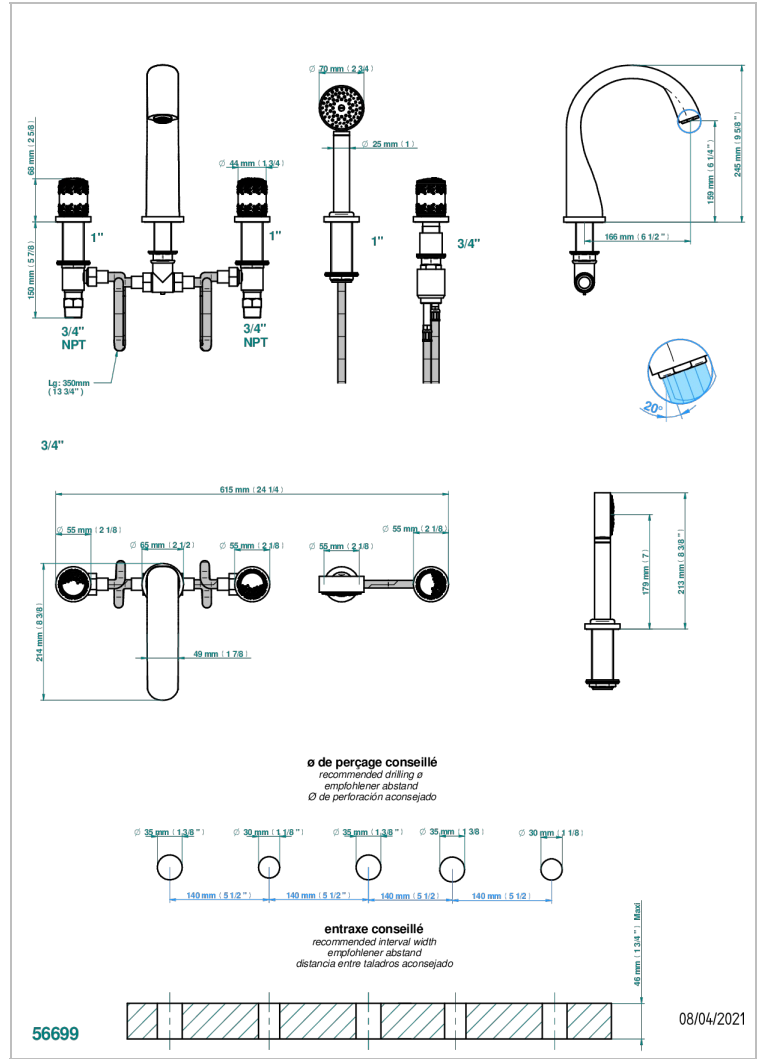

WEDDING

U8A-1132SGUS

THG
PARIS

Roman tub set with 2 x 3/4" valves and rim mounted ceramic mixer with progressive cartridge and handshower

CHARACTERISTIC

- Wedding
- Roman tub set with 2 x 3/4" valves and rim mounted ceramic mixer with progressive cartridge and handshower

TECHNICAL SPECS

- Recommandé : 3 bars (max. 5 bars) - Advised : 43,5 psi (max. 72 psi)
- Bec : 35 l/min à 3 bars - Douchette : 9,5 l/min à 3 bars
- Spout : 9.26 gpm at 43.5 psi - Handshower : 2.5 gpm at 43.5 psi