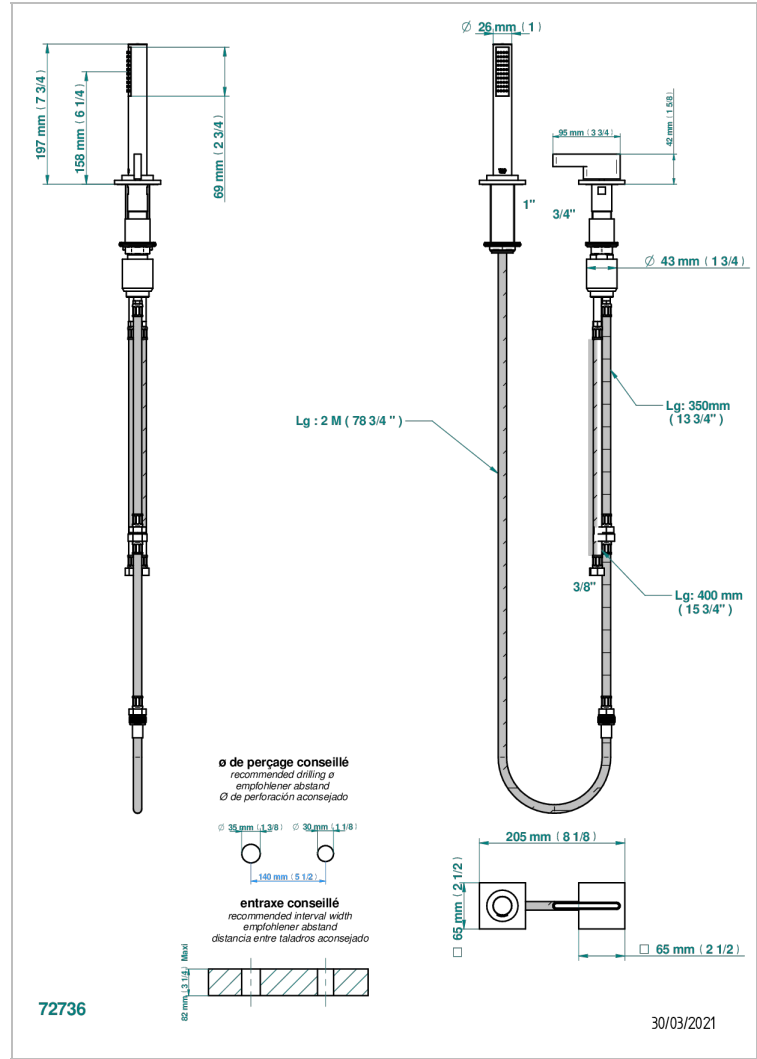

ICON-X CARBON GOLD WITH LEVER HANDLES

U7T-6532/60A

Deck mounted mixer with handshower, progressive cartridge

CHARACTERISTIC

- ACS : 22ACCLY009

STANDARDS

AVAILABLE FINITIONS

- Blush PVD - H62
- Brass color PVD - H49
- Brown bronze color PVD - F33
- Chrome polished - A02
- Gold color PVD - H52
- Gold mat - F07

- Gold polished - F01
- Graphite PVD - H64
- Matt Umber PVD - H67
- Matt blush PVD - H60
- Matt brass color PVD - H50
- Matt brown bronze color PVD - F34

- Matt chrome (American satin) - C02
- Matt gold color PVD - H53
- Matt graphite PVD - H65
- Matt nickel (American satin) - C01
- Matt nickel color PVD - H56
- Nickel antique / Sovereign - H28

- Nickel color PVD - H55
- Nickel polished - B01
- Soft gold - F30
- Soft matt gold - F31
- Umber PVD - H66