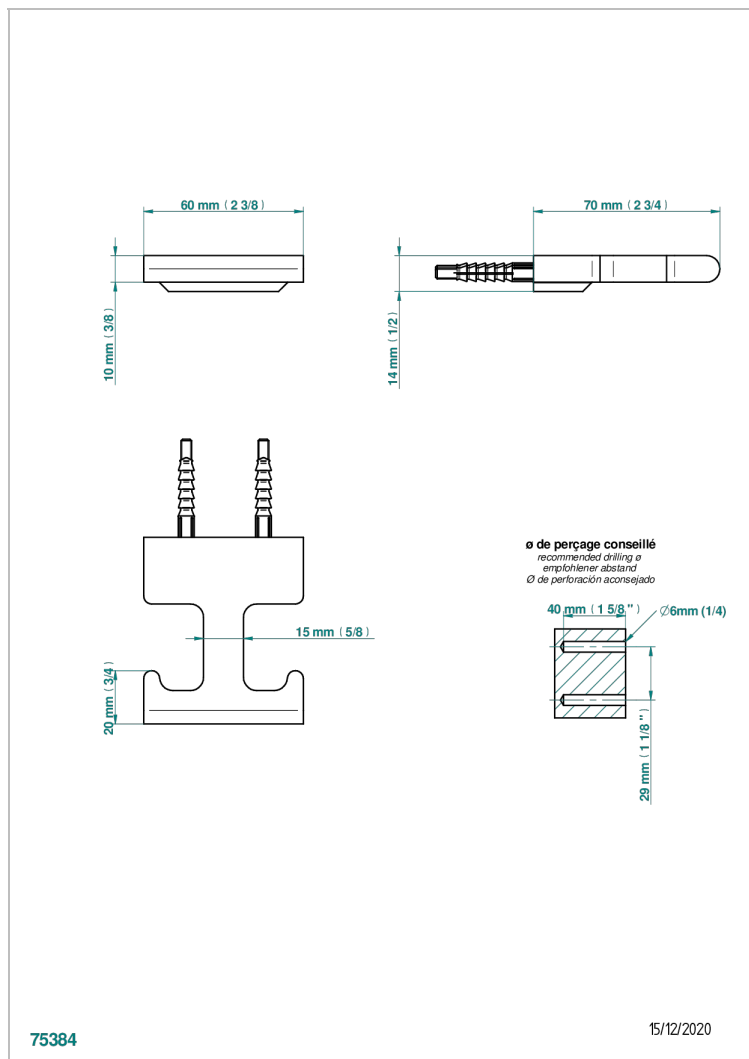

# ICON-X CARBON GOLD WITH LEVER HANDLES

U7T-517

Robe hook

## CHARACTERISTIC

- Icon-x carbon gold with lever handles
- Robe hook