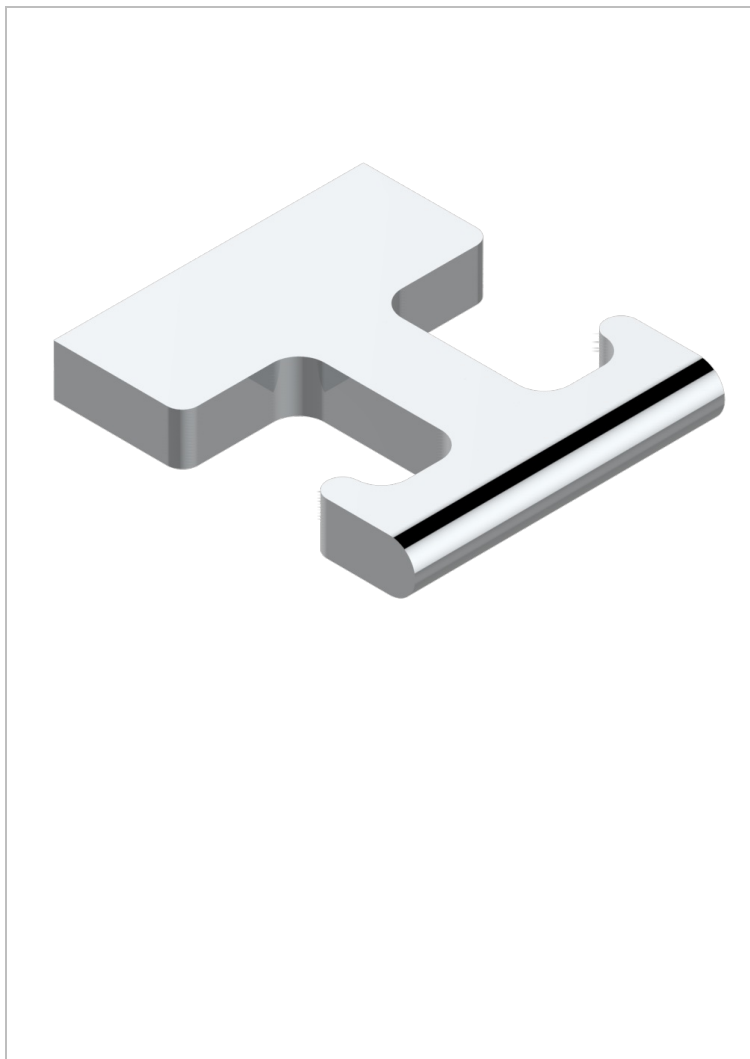

# ICON-X CARBON GOLD WITH LEVER HANDLES

U7T-517

Robe hook

## CHARACTERISTIC

- Icon-x carbon gold with lever handles
- Robe hook