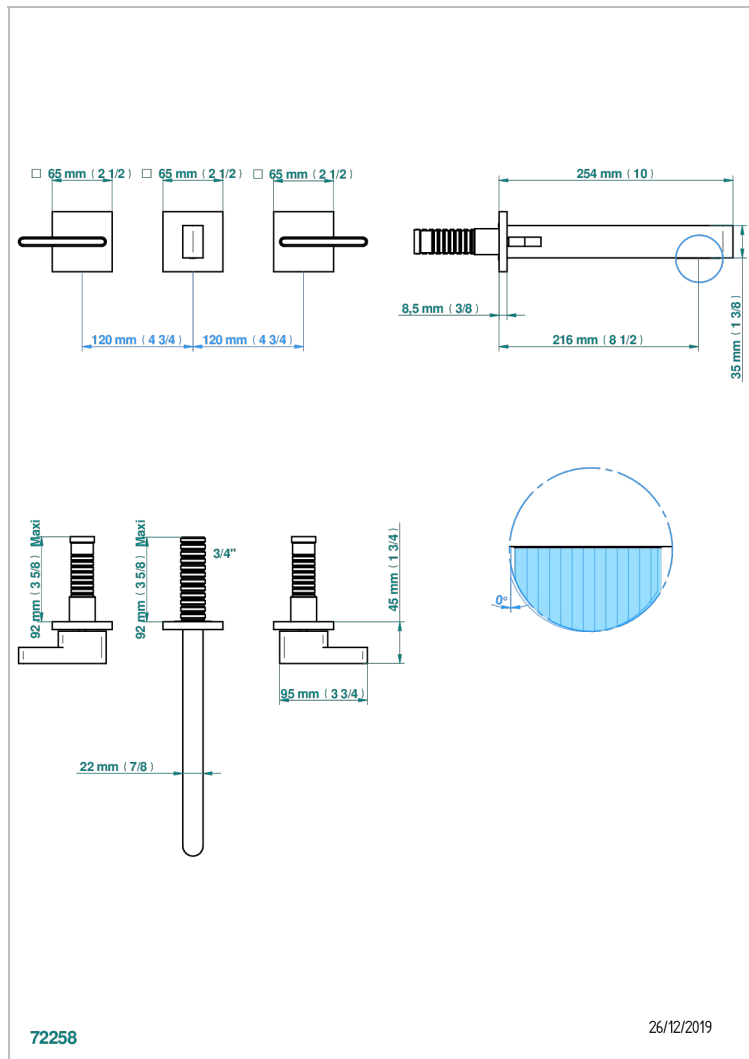

# ICON-X CARBON GOLD WITH LEVER HANDLES

U7T-41SGB

Trim for wall mounted 3-hole bath set only

72258

26/12/2019

## CHARACTERISTIC

- Icon-x carbon gold with lever handles
- Trim for wall mounted 3-hole bath set only

## RELATED SKU'S

- Ref. G00-40AM/US Rough parts for wall set (one counter clockwise and one clockwise cartridges)